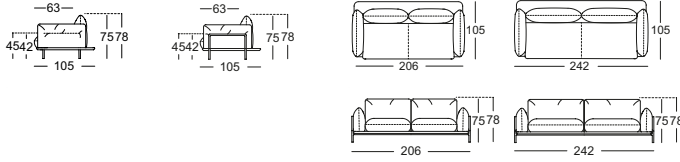

Sectional sofa bench with shelving*