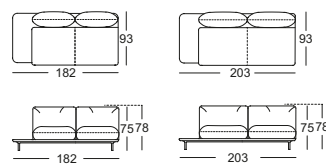

Rolf Benz ADDIT

› Page 22–29

Seat heights available

- Metal inner frame
 - Seat support in wood materials
 - Seat made of high-quality cold foam, built up in coordinated layers, covered with a mat consisting of 20 % viscose foam and 80 % microfibres and a non-woven polyester cover
 - Interactive pocket sprung core
 - Back with wooden frame inside
 - Back with padded strap spring system
 - Back made of polyurethane foam, built up in several layers and covered with a pad consisting of 100 % microfibres
 - Cast foot metal, optionally Smooth aluminium, powder-coated, matt:
 - › RAL 9017 Traffic black
- › RAL 7047 Telegrey 4
 - › RAL 5003 Sapphire blue
- Metal tray, optionally: Smooth steel, powder-coated, painted in matt:
 - › RAL 9017 Traffic black
 - › RAL 7047 Telegrey 4
 - › RAL 5003 Sapphire blue
 - Tray and solid wood shelving, clear varnish, optionally:
 - › Oak
 - › Oak, black pigmented
 - › American walnut
- ! Due to the way the furniture is designed, and its comfort level, some wrinkles and sitting pressure indentations are inevitable, even in top quality Rolf Benz upholstered furniture. All dimensions are approximate.

Sectional end chair*

Sectional end chair with upholstered seat*

Sectional end chair with upholstered seat, frame extra deep*

Sectional chair

Sectional sofa

Sectional sofa, frame extra deep

Sectional sofa with shelving*

Sectional sofa with shelving, frame extra deep*

Accessories

Side bracket

Adjustable mat

Flanged cushion

Flanged cushion

Back cushion mat

Tray