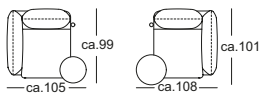

Shelf asymmetrical

Shelf symmetric

* These elements are only shown in the left version. They are also available in the right version.

Combination examples

A-ASS 515/85 le.
RA-A-ASS 515/85 le.
Tray wood walnut

A-ASS 515/85 ri.
RA-A-ASS 515/85 ri.
Tray metal

A-SOB-ABL 515/239 le.
UE-RA-A-SOB-ABL 515/239 le.
Tray wood
Tray metal
Shelf asymmetrical 146x25

A-ASS-PSZ 515/121 le.
UE-RA-A-ASS-PSZ 515/121 le.
A-SOB-ABL 515/239 ri.
UE-RA-A-SOB-ABL 515/239 ri.