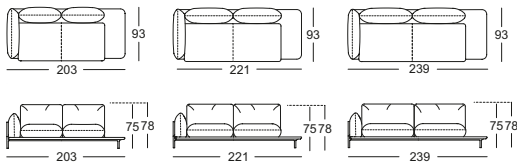

Rolf Benz ADDIT

› Page 22–29

Seat heights available

- Metal inner frame
 - Seat support in wood materials
 - Seat made of high-quality cold foam, built up in coordinated layers, covered with a mat consisting of 20 % viscose foam and 80 % microfibres and a non-woven polyester cover
 - Interactive pocket sprung core
 - Back with wooden frame inside
 - Back with padded strap spring system
 - Back made of polyurethane foam, built up in several layers and covered with a pad consisting of 100 % microfibres
 - Cast foot metal, optionally Smooth aluminium, powder-coated, matt:
 - › RAL 9017 Traffic black
- › RAL 7047 Telegrey 4
 - › RAL 5003 Sapphire blue
- Metal tray, optionally: Smooth steel, powder-coated, painted in matt:
 - › RAL 9017 Traffic black
 - › RAL 7047 Telegrey 4
 - › RAL 5003 Sapphire blue
 - Tray and solid wood shelving, clear varnish, optionally:
 - › Oak
 - › Oak, black pigmented
 - › American walnut
- ! Due to the way the furniture is designed, and its comfort level, some wrinkles and sitting pressure indentations are inevitable, even in top quality Rolf Benz upholstered furniture. All dimensions are approximate.

Sectional sofa bench*

Sectional sofa bench, frame extra deep*

Sectional sofa bench with shelving*

Sectional sofa bench with shelving, frame extra deep*

Ottoman

End sectional sofa*

End sectional sofa, frame extra deep*