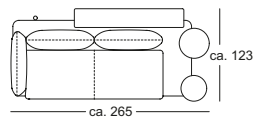

Shelf asymmetrical

Shelf symmetric

* These elements are only shown in the left version. They are also available in the right version.

Combination examples

A-ASS 515/85 le.
RA-A-ASS 515/85 le.
Tray wood walnut

A-ASS 515/85 ri.
RA-A-ASS 515/85 ri.
Tray metal

A-SOB-ABL 515/239 le.
UE-RA-A-SOB-ABL 515/239 le.
Tray wood
Tray metal
Shelf asymmetrical 146x25

A-ASS-PSZ 515/121 le.
UE-RA-A-ASS-PSZ 515/121 le.
A-SOB-ABL 515/239 ri.
UE-RA-A-SOB-ABL 515/239 ri.