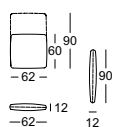

Sectional sofa with shelving, frame extra deep*

Accessories

Side bracket

Adjustable mat

Flanged cushion

Flanged cushion

Back cushion mat

Tray

Shelf asymmetrical

Shelf symmetric

* These elements are only shown in the left version. They are also available in the right version.

Combination examples

A-ASS 515/85 le.
RA-A-ASS 515/85 le.
Tray wood walnut

A-ASS 515/85 ri.
RA-A-ASS 515/85 ri.
Tray metal

A-SOB-ABL 515/239 le.
UE-RA-A-SOB-ABL 515/239 le.
Tray wood
Tray metal
Shelf asymmetrical 146x25

A-ASS-PSZ 515/121 le.
UE-RA-A-ASS-PSZ 515/121 le.
A-SOB-ABL 515/239 ri.
UE-RA-A-SOB-ABL 515/239 ri.