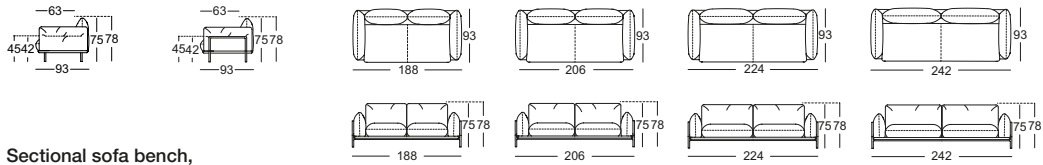

Sectional sofa bench*

Sectional sofa bench, frame extra deep*