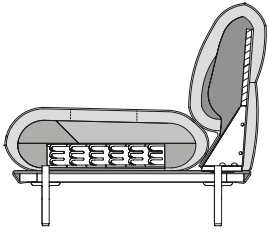

Rolf Benz ADDIT

› Page 22–29

Seat heights available

- Metal inner frame
 - Seat support in wood materials
 - Seat made of high-quality cold foam, built up in coordinated layers, covered with a mat consisting of 20 % viscose foam and 80 % microfibres and a non-woven polyester cover
 - Interactive pocket sprung core
 - Back with wooden frame inside
 - Back with padded strap spring system
 - Back made of polyurethane foam, built up in several layers and covered with a pad consisting of 100 % microfibres
 - Cast foot metal, optionally Smooth aluminium, powder-coated, matt:
 - › RAL 9017 Traffic black
- › RAL 7047 Telegrey 4
 - › RAL 5003 Sapphire blue
- Metal tray, optionally: Smooth steel, powder-coated, painted in matt:
 - › RAL 9017 Traffic black
 - › RAL 7047 Telegrey 4
 - › RAL 5003 Sapphire blue
 - Tray and solid wood shelving, clear varnish, optionally:
 - › Oak
 - › Oak, black pigmented
 - › American walnut
- ! Due to the way the furniture is designed, and its comfort level, some wrinkles and sitting pressure indentations are inevitable, even in top quality Rolf Benz upholstered furniture. All dimensions are approximate.

Sectional sofa bench*

Sectional sofa bench, frame extra deep*

Sectional sofa bench with shelving*

Sectional sofa bench with shelving, frame extra deep*

Ottoman

End sectional sofa*

End sectional sofa, frame extra deep*

Sectional end chair*

Sectional end chair with upholstered seat*

Sectional end chair with upholstered seat, frame extra deep*

Sectional chair

Sectional sofa

Sectional sofa, frame extra deep

Sectional sofa with shelving*

Sectional sofa with shelving, frame extra deep*

Accessories

Side bracket

Adjustable mat

Flanged cushion

Flanged cushion

Back cushion mat

Tray