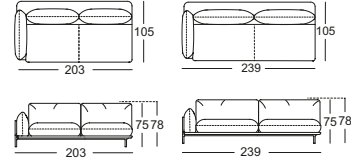

Rolf Benz ADDIT

› Page 22–29

Seat heights available

- Metal inner frame
 - Seat support in wood materials
 - Seat made of high-quality cold foam, built up in coordinated layers, covered with a mat consisting of 20 % viscose foam and 80 % microfibres and a non-woven polyester cover
 - Interactive pocket sprung core
 - Back with wooden frame inside
 - Back with padded strap spring system
 - Back made of polyurethane foam, built up in several layers and covered with a pad consisting of 100 % microfibres
 - Cast foot metal, optionally Smooth aluminium, powder-coated, matt:
 - › RAL 9017 Traffic black
- › RAL 7047 Telegrey 4
 - › RAL 5003 Sapphire blue
- Metal tray, optionally: Smooth steel, powder-coated, painted in matt:
 - › RAL 9017 Traffic black
 - › RAL 7047 Telegrey 4
 - › RAL 5003 Sapphire blue
 - Tray and solid wood shelving, clear varnish, optionally:
 - › Oak
 - › Oak, black pigmented
 - › American walnut
- ! Due to the way the furniture is designed, and its comfort level, some wrinkles and sitting pressure indentations are inevitable, even in top quality Rolf Benz upholstered furniture. All dimensions are approximate.

Sectional sofa bench*

Sectional sofa bench, frame extra deep*

Sectional sofa bench with shelving*

Sectional sofa bench with shelving, frame extra deep*

Ottoman

End sectional sofa*

End sectional sofa, frame extra deep*