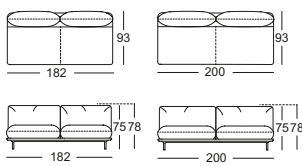

Rolf Benz ADDIT

› Page 22–29

Seat heights available

- Metal inner frame
 - Seat support in wood materials
 - Seat made of high-quality cold foam, built up in coordinated layers, covered with a mat consisting of 20 % viscose foam and 80 % microfibres and a non-woven polyester cover
 - Interactive pocket sprung core
 - Back with wooden frame inside
 - Back with padded strap spring system
 - Back made of polyurethane foam, built up in several layers and covered with a pad consisting of 100 % microfibres
 - Cast foot metal, optionally Smooth aluminium, powder-coated, matt:
 - › RAL 9017 Traffic black
- › RAL 7047 Telegrey 4
 - › RAL 5003 Sapphire blue
- Metal tray, optionally: Smooth steel, powder-coated, painted in matt:
 - › RAL 9017 Traffic black
 - › RAL 7047 Telegrey 4
 - › RAL 5003 Sapphire blue
 - Tray and solid wood shelving, clear varnish, optionally:
 - › Oak
 - › Oak, black pigmented
 - › American walnut
- ! Due to the way the furniture is designed, and its comfort level, some wrinkles and sitting pressure indentations are inevitable, even in top quality Rolf Benz upholstered furniture. All dimensions are approximate.

Sectional end chair*

Sectional end chair with upholstered seat*

Sectional end chair with upholstered seat, frame extra deep*

Sectional chair

Sectional sofa

Sectional sofa, frame extra deep

Sectional sofa with shelving*

Sectional sofa with shelving, frame extra deep*

Accessories

Side bracket

Adjustable mat

Flanged cushion

Flanged cushion

Back cushion mat

Tray