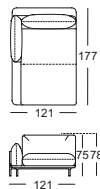

Rolf Benz ADDIT

› Page 22–29

Seat heights available

- Metal inner frame
 - Seat support in wood materials
 - Seat made of high-quality cold foam, built up in coordinated layers, covered with a mat consisting of 20 % viscose foam and 80 % microfibres and a non-woven polyester cover
 - Interactive pocket sprung core
 - Back with wooden frame inside
 - Back with padded strap spring system
 - Back made of polyurethane foam, built up in several layers and covered with a pad consisting of 100 % microfibres
 - Cast foot metal, optionally Smooth aluminium, powder-coated, matt:
 - › RAL 9017 Traffic black
- › RAL 7047 Telegrey 4
 - › RAL 5003 Sapphire blue
- Metal tray, optionally: Smooth steel, powder-coated, painted in matt:
 - › RAL 9017 Traffic black
 - › RAL 7047 Telegrey 4
 - › RAL 5003 Sapphire blue
 - Tray and solid wood shelving, clear varnish, optionally:
 - › Oak
 - › Oak, black pigmented
 - › American walnut
- ! Due to the way the furniture is designed, and its comfort level, some wrinkles and sitting pressure indentations are inevitable, even in top quality Rolf Benz upholstered furniture. All dimensions are approximate.

Sectional sofa bench*

Sectional sofa bench, frame extra deep*

Sectional sofa bench with shelving*

Sectional sofa bench with shelving, frame extra deep*

Ottoman

End sectional sofa*

End sectional sofa, frame extra deep*

Sectional end chair*

Sectional end chair with upholstered seat*

Sectional end chair with upholstered seat, frame extra deep*

Sectional chair

Sectional sofa

Sectional sofa, frame extra deep

Sectional sofa with shelving*

Sectional sofa with shelving, frame extra deep*

Accessories

Side bracket

Adjustable mat

Flanged cushion

Flanged cushion

Back cushion mat

Tray