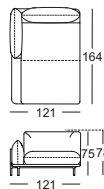

Sectional sofa bench*

Sectional sofa bench, frame extra deep*

Sectional sofa bench with shelving*

Sectional sofa bench with shelving, frame extra deep*

Ottoman

End sectional sofa*

End sectional sofa, frame extra deep*

Sectional end chair*

Sectional end chair with upholstered seat*

Sectional end chair with upholstered seat, frame extra deep*

Sectional chair

Sectional sofa

Sectional sofa, frame extra deep

Sectional sofa with shelving*

A-ASS 515/85 ri.
RA-A-ASS 515/85 ri.
Tray metal

A-SOB-ABL 515/239 le.
UE-RA-A-SOB-ABL 515/239 le.
Tray wood
Tray metal
Shelf asymmetrical 146x25

A-ASS-PSZ 515/121 le.
UE-RA-A-ASS-PSZ 515/121 le.
A-SOB-ABL 515/239 ri.
UE-RA-A-SOB-ABL 515/239 ri.

A-ASO 515/203 le.
Side bracket
A-SOB-ABL 515/239 le.
UE-RA-A-SOB-ABL 515/239 le.
Tray wood
Tray metal
Shelf asymmetrical 146x25