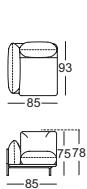

Rolf Benz ADDIT

› Page 22–29

Seat heights available

- Metal inner frame
 - Seat support in wood materials
 - Seat made of high-quality cold foam, built up in coordinated layers, covered with a mat consisting of 20 % viscose foam and 80 % microfibres and a non-woven polyester cover
 - Interactive pocket sprung core
 - Back with wooden frame inside
 - Back with padded strap spring system
 - Back made of polyurethane foam, built up in several layers and covered with a pad consisting of 100 % microfibres
 - Cast foot metal, optionally Smooth aluminium, powder-coated, matt:
 - › RAL 9017 Traffic black
- › RAL 7047 Telegrey 4
 - › RAL 5003 Sapphire blue
- Metal tray, optionally: Smooth steel, powder-coated, painted in matt:
 - › RAL 9017 Traffic black
 - › RAL 7047 Telegrey 4
 - › RAL 5003 Sapphire blue
 - Tray and solid wood shelving, clear varnish, optionally:
 - › Oak
 - › Oak, black pigmented
 - › American walnut
- ! Due to the way the furniture is designed, and its comfort level, some wrinkles and sitting pressure indentations are inevitable, even in top quality Rolf Benz upholstered furniture. All dimensions are approximate.

Sectional sofa bench*

Sectional sofa bench, frame extra deep*

Sectional sofa bench with shelving*

Sectional sofa bench with shelving, frame extra deep*

Ottoman

End sectional sofa*

End sectional sofa, frame extra deep*

Sectional end chair*

Sectional end chair with upholstered seat*

Sectional end chair with upholstered seat, frame extra deep*

Sectional chair

Sectional sofa

Sectional sofa, frame extra deep

Sectional sofa with shelving*

A-ASO 515/203 le.
Side bracket
A-SOB-ABL 515/239 le.
UE-RA-A-SOB-ABL 515/239 le.
Tray wood
Tray metal
Shelf asymmetrical 146x25