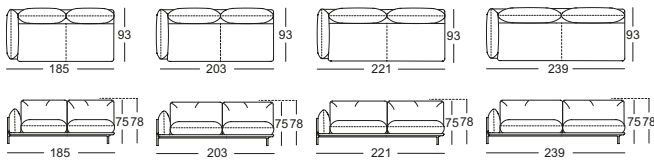

Rolf Benz ADDIT

› Page 22–29

Seat heights available

- Metal inner frame
 - Seat support in wood materials
 - Seat made of high-quality cold foam, built up in coordinated layers, covered with a mat consisting of 20 % viscose foam and 80 % microfibres and a non-woven polyester cover
 - Interactive pocket sprung core
 - Back with wooden frame inside
 - Back with padded strap spring system
 - Back made of polyurethane foam, built up in several layers and covered with a pad consisting of 100 % microfibres
 - Cast foot metal, optionally Smooth aluminium, powder-coated, matt:
 - › RAL 9017 Traffic black
- › RAL 7047 Telegrey 4
 - › RAL 5003 Sapphire blue
- Metal tray, optionally: Smooth steel, powder-coated, painted in matt:
 - › RAL 9017 Traffic black
 - › RAL 7047 Telegrey 4
 - › RAL 5003 Sapphire blue
 - Tray and solid wood shelving, clear varnish, optionally:
 - › Oak
 - › Oak, black pigmented
 - › American walnut
- ! Due to the way the furniture is designed, and its comfort level, some wrinkles and sitting pressure indentations are inevitable, even in top quality Rolf Benz upholstered furniture. All dimensions are approximate.

Sectional sofa bench*

Sectional sofa bench, frame extra deep*

Sectional sofa bench with shelving*

Sectional sofa bench with shelving, frame extra deep*

Ottoman

End sectional sofa*

End sectional sofa, frame extra deep*

Sectional end chair*

Sectional end chair with upholstered seat*

Sectional end chair with upholstered seat, frame extra deep*

Sectional chair

Sectional sofa

Sectional sofa, frame extra deep

Sectional sofa with shelving*

Sectional sofa with shelving, frame extra deep*

Accessories

Side bracket

Adjustable mat

Flanged cushion

Flanged cushion

Back cushion mat

Tray