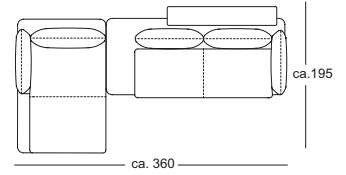

Shelf asymmetrical

Shelf symmetric

* These elements are only shown in the left version. They are also available in the right version.

Combination examples

A-ASS 515/85 le.
RA-A-ASS 515/85 le.
Tray wood walnut

A-ASS 515/85 ri.
RA-A-ASS 515/85 ri.
Tray metal

A-SOB-ABL 515/239 le.
UE-RA-A-SOB-ABL 515/239 le.
Tray wood
Tray metal
Shelf asymmetrical 146x25

A-ASS-PSZ 515/121 le.
UE-RA-A-ASS-PSZ 515/121 le.
A-SOB-ABL 515/239 ri.
UE-RA-A-SOB-ABL 515/239 ri.