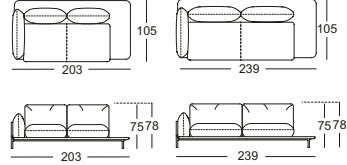

Rolf Benz ADDIT

› Page 22–29

Seat heights available

- Metal inner frame
 - Seat support in wood materials
 - Seat made of high-quality cold foam, built up in coordinated layers, covered with a mat consisting of 20 % viscose foam and 80 % microfibres and a non-woven polyester cover
 - Interactive pocket sprung core
 - Back with wooden frame inside
 - Back with padded strap spring system
 - Back made of polyurethane foam, built up in several layers and covered with a pad consisting of 100 % microfibres
 - Cast foot metal, optionally Smooth aluminium, powder-coated, matt:
 - › RAL 9017 Traffic black
- › RAL 7047 Telegrey 4
 - › RAL 5003 Sapphire blue
- Metal tray, optionally: Smooth steel, powder-coated, painted in matt:
 - › RAL 9017 Traffic black
 - › RAL 7047 Telegrey 4
 - › RAL 5003 Sapphire blue
 - Tray and solid wood shelving, clear varnish, optionally:
 - › Oak
 - › Oak, black pigmented
 - › American walnut
- ! Due to the way the furniture is designed, and its comfort level, some wrinkles and sitting pressure indentations are inevitable, even in top quality Rolf Benz upholstered furniture. All dimensions are approximate.

Sectional sofa bench*

Sectional sofa bench, frame extra deep*

Sectional sofa bench with shelving*

Sectional sofa bench with shelving, frame extra deep*

Ottoman

End sectional sofa*

End sectional sofa, frame extra deep*

Sectional end chair*

Sectional end chair with upholstered seat*

Sectional end chair with upholstered seat, frame extra deep*

Sectional chair

Sectional sofa

Sectional sofa, frame extra deep

Sectional sofa with shelving*