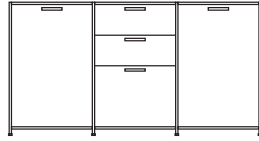

**DIMENSIONS**

H 783 - mm  
W 1700 - mm  
D 450 - mm

pair of glass shelves clear glass

**DIMENSIONS**

sideboard 2 doors lacquer - colour to  
order

**DIMENSIONS**

H 855 - mm  
W 1080 - mm  
D 450 - mm

sideboard 2 doors argile lacquer

sideboard 2 doors + 3 drawers lacquer  
- colour to order

**DIMENSIONS**

H 855 - mm  
W 1635 - mm  
D 450 - mm

sideboard 2 doors + 3 drawers argile  
lacquer

**DIMENSIONS**  
H 855 - mm  
W 1635 - mm  
D 450 - mm