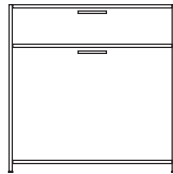

#### DIMENSIONS

H 756 mm - W 1080 mm - D 492 mm -

#### DIMENSIONS

desk 1 drawer argile lacquer

H 756 - mm  
W 1080 - mm  
D 492 - mm

desk 1 drawer white lacquer

**DIMENSIONS**

H 756 - mm  
W 1080 - mm  
D 492 - mm

desk 1 drawer perle lacquer

**DIMENSIONS**

H 756 - mm  
W 1080 - mm  
D 492 - mm

filing cabinet for hanging files - 2  
drawers 2 drawers (of which 1 for  
hanging files) argile lacquer

**DIMENSIONS**

H 550 - mm  
W 490 - mm  
D 360 - mm

filing cabinet for hanging files - 2  
drawers 2 drawers (of which 1 for  
hanging files) white lacquer