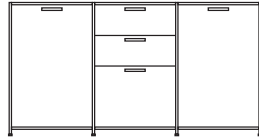

DIMENSIONS
H 855 - mm
W 1635 - mm
D 450 - mm

sideboard 2 doors + 3 drawers white
lacquer