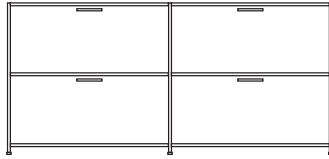

**DIMENSIONS**

H 783 - mm  
W 1700 - mm  
D 450 - mm

sideboard 2 drawers for suspended files + 2 flap doors white lacquer

**DIMENSIONS**

H 783 - mm  
W 1700 - mm  
D 450 - mm

sideboard 2 drawers for suspended  
files + 2 flap doors perle lacquer

**DIMENSIONS**

H 783 - mm  
W 1700 - mm  
D 450 - mm

pair of glass shelves clear glass

**DIMENSIONS**

sideboard 2 doors lacquer - colour to  
order

**DIMENSIONS**

H 855 - mm  
W 1080 - mm  
D 450 - mm

sideboard 2 doors argile lacquer