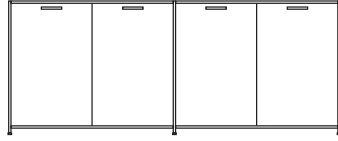

sideboard 4 doors argile lacquer

DIMENSIONS

H 855 - mm
W 2145 - mm
D 450 - mm