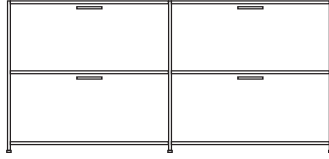

sideboard 2 drawers + 2 flap doors
lacquer - colour to order

DIMENSIONS
H 783 - mm
W 1700 - mm
D 450 - mm