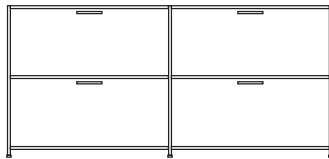

DIMENSIONS
H 783 - mm
W 1700 - mm
D 450 - mm

sideboard 2 drawers + 2 flap doors
white lacquer

DIMENSIONS
H 783 - mm
W 1700 - mm
D 450 - mm

sideboard 2 drawers + 2 flap doors
perle lacquer

DIMENSIONS
H 783 - mm
W 1700 - mm
D 450 - mm

pair of glass shelves clear glass

DIMENSIONS

sideboard 2 drawers for suspended files + 2 flap doors lacquer - colour to order

DIMENSIONS

H 783 - mm
W 1700 - mm
D 450 - mm

sideboard 2 drawers for suspended files + 2 flap doors argile lacquer