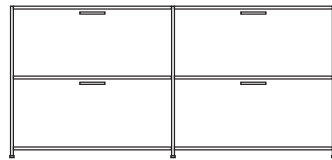

DIMENSIONS
H 783 - mm
W 1700 - mm
D 450 - mm

sideboard 2 drawers + 2 flap doors
white lacquer

DIMENSIONS
H 783 - mm
W 1700 - mm
D 450 - mm

sideboard 2 drawers + 2 flap doors
perle lacquer

DIMENSIONS
H 783 - mm
W 1700 - mm
D 450 - mm

pair of glass shelves clear glass

DIMENSIONS

sideboard 2 drawers for suspended files + 2 flap doors lacquer - colour to order

DIMENSIONS

H 783 - mm
W 1700 - mm
D 450 - mm

sideboard 2 drawers for suspended files + 2 flap doors argile lacquer