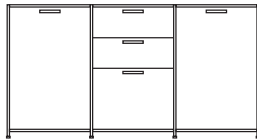

DIMENSIONS

H 783 - mm
W 1700 - mm
D 450 - mm

pair of glass shelves clear glass

DIMENSIONS

sideboard 2 doors lacquer - colour to
order

DIMENSIONS

H 855 - mm
W 1080 - mm
D 450 - mm

sideboard 2 doors argile lacquer

DIMENSIONS

H 855 - mm
W 1080 - mm
D 450 - mm

sideboard 2 doors white lacquer

DIMENSIONS

H 855 - mm
W 1080 - mm
D 450 - mm

sideboard 2 doors perle lacquer

DIMENSIONS

H 855 - mm
W 1080 - mm
D 450 - mm

sideboard 2 doors + 3 drawers lacquer
- colour to order

DIMENSIONS

H 855 - mm
W 1635 - mm
D 450 - mm

sideboard 2 doors + 3 drawers argile
lacquer

DIMENSIONS
H 855 - mm
W 1635 - mm
D 450 - mm

sideboard 2 doors + 3 drawers white
lacquer

DIMENSIONS
H 855 - mm
W 1635 - mm
D 450 - mm

sideboard 2 doors + 3 drawers perle
lacquer

DIMENSIONS
H 855 - mm
W 1635 - mm
D 450 - mm

sideboard 4 doors lacquer - colour to
order

DIMENSIONS
H 855 - mm
W 2145 - mm
D 450 - mm