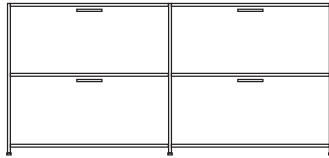

sideboard 2 drawers + 2 flap doors
white lacquer

DIMENSIONS
H 783 - mm
W 1700 - mm
D 450 - mm