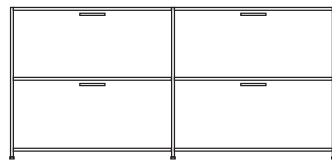

pair of glass shelves clear glass

DIMENSIONS

sideboard 2 drawers for suspended files + 2 flap doors lacquer - colour to order

DIMENSIONS

H 783 - mm
W 1700 - mm
D 450 - mm

sideboard 2 drawers for suspended files + 2 flap doors argile lacquer

DIMENSIONS

H 783 - mm
W 1700 - mm
D 450 - mm

pair of glass shelves clear glass

DIMENSIONS

sideboard 2 doors lacquer - colour to
order

DIMENSIONS

H 855 - mm
W 1080 - mm
D 450 - mm

sideboard 2 doors argile lacquer