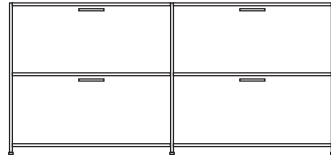

pair of glass shelves clear glass

DIMENSIONS

sideboard 2 drawers for suspended files + 2 flap doors lacquer - colour to order

DIMENSIONS

H 783 - mm
W 1700 - mm
D 450 - mm

sideboard 2 drawers for suspended files + 2 flap doors argile lacquer

DIMENSIONS

H 783 - mm
W 1700 - mm
D 450 - mm

sideboard 2 drawers for suspended files + 2 flap doors white lacquer

DIMENSIONS

H 783 - mm
W 1700 - mm
D 450 - mm

sideboard 2 drawers for suspended
files + 2 flap doors perle lacquer

DIMENSIONS

H 783 - mm
W 1700 - mm
D 450 - mm

pair of glass shelves clear glass

DIMENSIONS

sideboard 2 doors lacquer - colour to
order

DIMENSIONS

H 855 - mm
W 1080 - mm
D 450 - mm

sideboard 2 doors argile lacquer