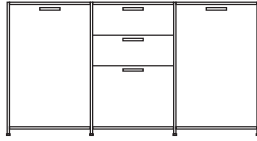

DIMENSIONS

H 783 - mm
W 1700 - mm
D 450 - mm

pair of glass shelves clear glass

DIMENSIONS

sideboard 2 doors lacquer - colour to
order

DIMENSIONS

H 855 - mm
W 1080 - mm
D 450 - mm

sideboard 2 doors argile lacquer

sideboard 2 doors + 3 drawers lacquer
- colour to order

DIMENSIONS

H 855 - mm
W 1635 - mm
D 450 - mm

sideboard 2 doors + 3 drawers argile
lacquer

DIMENSIONS
H 855 - mm
W 1635 - mm
D 450 - mm

sideboard 2 doors + 3 drawers white
lacquer