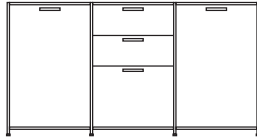

DIMENSIONS

H 783 - mm
W 1700 - mm
D 450 - mm

pair of glass shelves clear glass

DIMENSIONS

sideboard 2 doors lacquer - colour to
order

DIMENSIONS

H 855 - mm
W 1080 - mm
D 450 - mm

sideboard 2 doors argile lacquer

DIMENSIONS

H 855 - mm
W 1080 - mm
D 450 - mm

sideboard 2 doors white lacquer

DIMENSIONS

H 855 - mm
W 1080 - mm
D 450 - mm

sideboard 2 doors perle lacquer

DIMENSIONS

H 855 - mm
W 1080 - mm
D 450 - mm

sideboard 2 doors + 3 drawers lacquer
- colour to order

DIMENSIONS

H 855 - mm
W 1635 - mm
D 450 - mm

sideboard 2 doors + 3 drawers argile
lacquer

DIMENSIONS
H 855 - mm
W 1635 - mm
D 450 - mm

sideboard 2 doors + 3 drawers white
lacquer

DIMENSIONS
H 855 - mm
W 1635 - mm
D 450 - mm

sideboard 2 doors + 3 drawers perle
lacquer

DIMENSIONS
H 855 - mm
W 1635 - mm
D 450 - mm

sideboard 4 doors lacquer - colour to
order

DIMENSIONS
H 855 - mm
W 2145 - mm
D 450 - mm