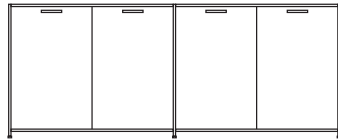

DIMENSIONS

H 783 - mm
W 1700 - mm
D 450 - mm

pair of glass shelves clear glass

DIMENSIONS

sideboard 2 doors lacquer - colour to
order

DIMENSIONS

H 855 - mm
W 1080 - mm
D 450 - mm

sideboard 2 doors argile lacquer

DIMENSIONS
H 855 - mm
W 1635 - mm
D 450 - mm

sideboard 2 doors + 3 drawers perle
lacquer

DIMENSIONS
H 855 - mm
W 1635 - mm
D 450 - mm

sideboard 4 doors lacquer - colour to
order

DIMENSIONS
H 855 - mm
W 2145 - mm
D 450 - mm

sideboard 4 doors argile lacquer

DIMENSIONS

H 855 - mm
W 2145 - mm
D 450 - mm

sideboard 4 doors white lacquer

DIMENSIONS

H 855 - mm
W 2145 - mm
D 450 - mm

sideboard 4 doors perle lacquer

DIMENSIONS