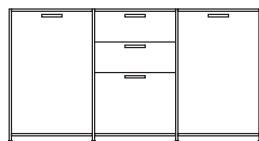

DIMENSIONS

H 783 - mm
W 1700 - mm
D 450 - mm

pair of glass shelves clear glass

DIMENSIONS

sideboard 2 doors lacquer - colour to
order

DIMENSIONS

H 855 - mm
W 1080 - mm
D 450 - mm

sideboard 2 doors argile lacquer

DIMENSIONS

H 855 - mm
W 1080 - mm
D 450 - mm

sideboard 2 doors white lacquer

DIMENSIONS

H 855 - mm
W 1080 - mm
D 450 - mm

sideboard 2 doors perle lacquer

DIMENSIONS

H 855 - mm
W 1080 - mm
D 450 - mm

sideboard 2 doors + 3 drawers lacquer
- colour to order

DIMENSIONS

H 855 - mm
W 1635 - mm
D 450 - mm

sideboard 2 doors + 3 drawers argile
lacquer

DIMENSIONS
H 855 - mm
W 1635 - mm
D 450 - mm

sideboard 2 doors + 3 drawers white
lacquer