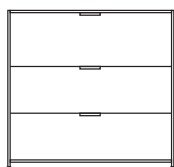

DIMENSIONS
H 1100 - mm
W 1080 - mm
D 450 - mm

secretaire 1 drop flap + 2 drawers (of
which 1 for hanging files) white lacquer