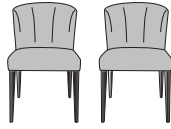

DIMENSIONS

H 33 - "
W 20 - "
D 24 - "
SH 20 - "

set of 2 dining chairs - circo choice of
fabrics anthracite-stained beech legs

DIMENSIONS

H 33 - "
W 20 - "
D 24 - "
SH 20 - "

dining chair - circo choice of fabrics
natural beech legs

DIMENSIONS

H 33 - "
W 20 - "
D 24 - "
SH 20 - "

set of 2 dining chairs - circo choice of
fabrics natural beech legs

DIMENSIONS

H 33 - "
W 20 - "
D 24 - "
SH 20 - "

set of 2 dining chairs - circo fabric-light
grey anthracite-stained beech legs

DIMENSIONS

H 33 - "
W 20 - "
D 24 - "
SH 20 - "

set of 2 dining chairs - circa fabric-anthracite anthracite-stained beech legs

DIMENSIONS
H 33 - "
W 20 - "
D 24 - "
SH 20 - "

set of 2 dining chairs - circa fabric-bleu nuit anthracite-stained beech legs