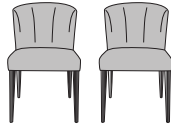

DIMENSIONS

H 33 - "
W 20 - "
D 24 - "
SH 20 - "

set of 2 dining chairs - circo choice of
fabrics anthracite-stained beech legs

DIMENSIONS

H 33 - "
W 20 - "
D 24 - "
SH 20 - "

dining chair - circo choice of fabrics
natural beech legs

DIMENSIONS

H 33 - "
W 20 - "
D 24 - "
SH 20 - "

set of 2 dining chairs - circo choice of
fabrics natural beech legs

DIMENSIONS

H 33 - "
W 20 - "
D 24 - "
SH 20 - "

set of 2 dining chairs - circo fabric-light
grey anthracite-stained beech legs

DIMENSIONS

H 33 - "
W 20 - "
D 24 - "
SH 20 - "

set of 2 dining chairs - circa fabric-anthracite anthracite-stained beech legs

DIMENSIONS
H 33 - "
W 20 - "
D 24 - "
SH 20 - "

set of 2 dining chairs - circa fabric-bleu nuit anthracite-stained beech legs