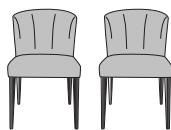

DIMENSIONS
H 33 - "
W 20 - "
D 24 - "
SH 20 - "

set of 2 dining chairs - circa fabric-blue-jeans natural beech legs

DIMENSIONS
H 33 - "
W 20 - "
D 24 - "
SH 20 - "

set of 2 dining chairs - circa fabric-red natural beech legs

DIMENSIONS
H 33 - "
W 20 - "
D 24 - "
SH 20 - "

set of 2 dining chairs - circa leather/make-up cendre anthracite-stained beech legs

DIMENSIONS
H 33 - "
W 20 - "
D 24 - "
SH 20 - "

set of 2 dining chairs - circa leather/gold marron anthracite-stained beech legs