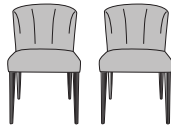

DIMENSIONS
H 33 - "
W 20 - "
D 24 - "
SH 20 - "

set of 2 dining chairs - circa fabric-rouille anthracite-stained beech legs

DIMENSIONS
H 33 - "
W 20 - "
D 24 - "
SH 20 - "

set of 2 dining chairs - circa fabric-bleu canard anthracite-stained beech legs

DIMENSIONS
H 33 - "
W 20 - "
D 24 - "
SH 20 - "

set of 2 dining chairs - circa fabric-blue-jeans natural beech legs

DIMENSIONS
H 33 - "
W 20 - "
D 24 - "
SH 20 - "

set of 2 dining chairs - circa fabric-red natural beech legs

DIMENSIONS
H 33 - "
W 20 - "
D 24 - "
SH 20 - "

set of 2 dining chairs - circa leather/make-up cendre anthracite-stained beech legs

DIMENSIONS
H 33 - "
W 20 - "
D 24 - "
SH 20 - "

set of 2 dining chairs - circa leather/gold marron anthracite-stained beech legs