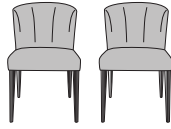

DIMENSIONS

H 33 - "
W 20 - "
D 24 - "
SH 20 - "

set of 2 dining chairs - circo choice of
fabrics natural beech legs

DIMENSIONS

H 33 - "
W 20 - "
D 24 - "
SH 20 - "

set of 2 dining chairs - circo fabric-light
grey anthracite-stained beech legs

DIMENSIONS

H 33 - "
W 20 - "
D 24 - "
SH 20 - "

set of 2 dining chairs - circa fabric-anthracite anthracite-stained beech legs

DIMENSIONS
H 33 - "
W 20 - "
D 24 - "
SH 20 - "

set of 2 dining chairs - circa fabric-bleu nuit anthracite-stained beech legs

DIMENSIONS
H 33 - "
W 20 - "
D 24 - "
SH 20 - "

set of 2 dining chairs - circa fabric-rouille anthracite-stained beech legs

DIMENSIONS
H 33 - "
W 20 - "
D 24 - "
SH 20 - "

set of 2 dining chairs - circa fabric-bleu canard anthracite-stained beech legs