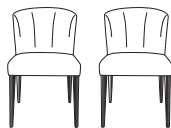

www.ligne-roset.com

© Ligne Roset 2021

DINING CHAIR - CIRCO CHOICE OF FABRICS ANTHRACITE-STAINED BEECH LEGS

DIMENSIONS

H 33 " - W 20 " - D 24 " - SH 20 " -

dining chair - circo choice of fabrics
anthracite-stained beech legs

DIMENSIONS

H 33 - "
W 20 - "
D 24 - "
SH 20 - "

set of 2 dining chairs - circo choice of
fabrics anthracite-stained beech legs

DIMENSIONS

H 33 - "
W 20 - "
D 24 - "
SH 20 - "

dining chair - circo choice of fabrics
natural beech legs