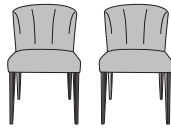

DIMENSIONS

H 33 - "
W 20 - "
D 24 - "
SH 20 - "

set of 2 dining chairs - circo choice of
fabrics natural beech legs

DIMENSIONS

H 33 - "
W 20 - "
D 24 - "
SH 20 - "

set of 2 dining chairs - circo fabric-light
grey anthracite-stained beech legs

DIMENSIONS

H 33 - "
W 20 - "
D 24 - "
SH 20 - "

set of 2 dining chairs - circa fabric-anthracite anthracite-stained beech legs

DIMENSIONS
H 33 - "
W 20 - "
D 24 - "
SH 20 - "

set of 2 dining chairs - circa fabric-bleu nuit anthracite-stained beech legs

DIMENSIONS
H 33 - "
W 20 - "
D 24 - "
SH 20 - "

set of 2 dining chairs - circa fabric-rouille anthracite-stained beech legs

DIMENSIONS
H 33 - "
W 20 - "
D 24 - "
SH 20 - "

set of 2 dining chairs - circa fabric-bleu canard anthracite-stained beech legs