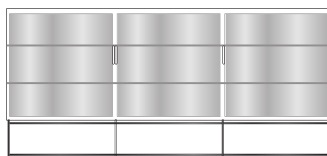

### DIMENSIONS

H 1550 mm - W 1000 mm - D 305 mm -

**DIMENSIONS**  
H 1230 - mm  
W 1350 - mm  
D 420 - mm

2-door chest clear glass front k 7 / perle  
lacquer

**DIMENSIONS**  
H 1230 - mm  
W 1350 - mm  
D 420 - mm

2-door chest clear glass front k 7 /  
plomb lacquer

**DIMENSIONS**  
H 1230 - mm  
W 1350 - mm  
D 420 - mm

3-door sideboard clear glass front k 6 /  
argile lacquer

**DIMENSIONS**  
H 1000 - mm  
W 2020 - mm  
D 420 - mm

3-door sideboard clear glass front k 6 /  
perle lacquer