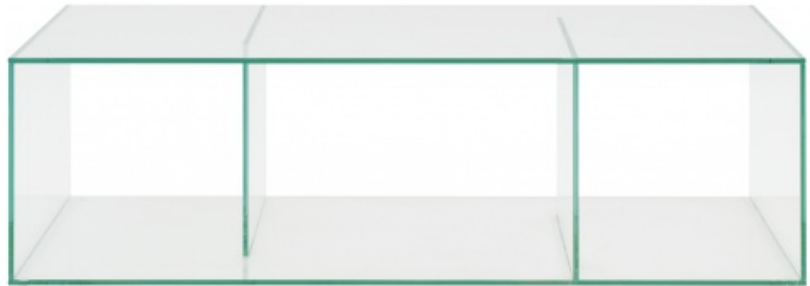

SALDO

Design by
Nick Rennie

Description
Table in 8 mm thick 'cristal' glass, supplied with 4 clear self-adhesive gliders.

Technical Specifications

More info at
www.ligne-roset.com

© Ligne Roset 2021

LOW TABLE

DIMENSIONS

H 300 mm - W 700 mm - L 1050 mm -

Other sizes

low table

DIMENSIONS

H 300 - mm
W 700 - mm
L 1050 - mm