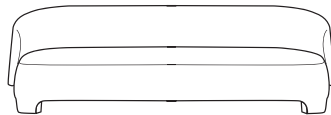

COMFORT: Suspension of seat via elastic webbing. Seat cushion in high resilience Bultex foam (38kg/m³ – 3.6 kPa, 36kg/m³ - 2.8 kPa, 38kg/m³ – 2.8 kPa) clad in 110g/m² polyester quilting.

Back composed of high resilience Bultex foam (36kg/m³ – 2.8 kPa, 38kg/m³ – 2.8 kPa) clad in ultra-flexible polyurethane foam (30 kg/m³ – 1.8 kPa) and 110g/m² polyester quilting. Cushion (60x60 cm) filled with new duck feathers (15% down).

MAKING-UP : 3 mm bourrelet stitch on back and armrests. Twin-needle stitching on seat. Covers may be removed by a professional.

www.ligne-roset.com

© Ligne Roset 2021

MEDIUM SOFA COMPLETE ELEMENT

DIMENSIONS

H 30 " - W 68 " - D 36 " - SH 17 " -

medium sofa complete element

DIMENSIONS

H 30 " -
W 68 " -
D 36 " -
SH 17 " -

sofa complete element

DIMENSIONS

H 30 " -
W 88 " -
D 36 " -
SH 17 " -

right-arm medium sofa complete element

DIMENSIONS

H 30 " -
W 68 " -
D 36 " -
SH 17 " -

left-arm medium sofa complete element

DIMENSIONS

H 30 " -
W 68 " -
D 36 " -
SH 17 " -

ottoman

DIMENSIONS

W 27 " -
D 22 " -
SH 16 " -