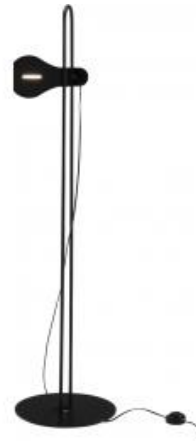

ANNE

Design by
Eric Jourdan

Description

The design of this light is a symbolic representation of a light source. Representing the shape of a bulb in simplified form, the shape of the shade indicates to us that this object is a light even when it is not working. It is a symbolic object, the technology is very simple, the construction economic. Here, it is the image which predominates, the design is not linked to a technology or innovative practice, it is the design which triggers the imagination, the senses, the memory...

Reading light with metal base Ø 33 cm. Metal 'rise-and-fall' shade. Epoxy satin black lacquer finish. Black PVC cable with black foot-operated switch. Supplied with 1 x 6W E27 full glass LED bulb, colour temperature 2,700 K (warm white), 600 Lumens

THIS LIGHT IS SOLD WITH AN ENERGY CLASS A+ BULB.
IT IS COMPATIBLE WITH BULBS FROM ENERGY CLASSES A++ TO E.

Technical Specifications

More info at
www.ligne-roset.com

© Ligne Roset 2021

READING LAMP

DIMENSIONS

H 1300 mm - Ø 330 mm

Other sizes

reading lamp

DIMENSIONS

H 1300 - mm
Ø 330 - mm