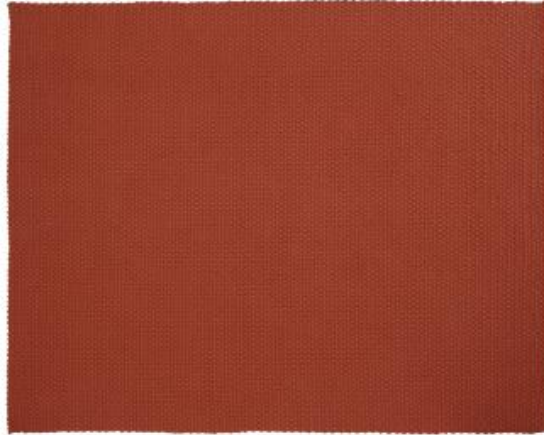

ROPE

Design by

Description

An INDOOR/OUTDOOR rug, impervious to humidity thanks to the materials from which the cord is woven : PET (polyethylene terephthalate which, despite the similarity in name, is in no way similar to polyethylene and contains no phthalate, an element which has been recently linked to toxicity) and polyester. The PET used in the production of this rug originates from recycling (17kg of PET represents the equivalent of 370 recycled plastic bottles). Its colours are inspired by natural outdoor elements. The Rope rug is particularly resistant to wear.

Rug in woven recycled PET cord with internal core in non-woven polyester.

Dimensions to choice. Max. 250 x 300 cm.

Technical Specifications

More info at

www.ligne-roset.com

© Ligne Roset 2021

ROPE INDOOR / OUTDOOR SLATE BLUE

DIMENSIONS

W 2000 mm - L 2500 mm -

Other sizes

rope indoor / outdoor slate blue

DIMENSIONS

W 2000 - mm
L 2500 - mm

rope indoor / outdoor grey

DIMENSIONS

W 2000 - mm
L 2500 - mm

rope indoor / outdoor argile.

DIMENSIONS

W 2000 - mm
L 2500 - mm

rope indoor / outdoor khaki

DIMENSIONS

W 2000 - mm
L 2500 - mm