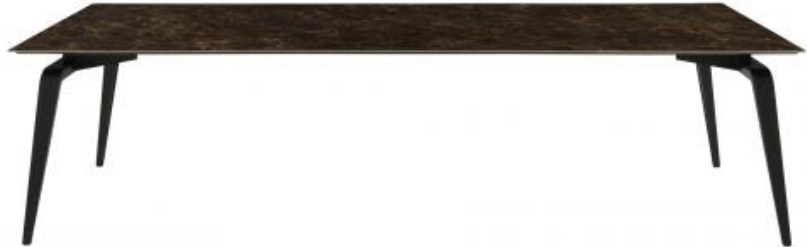

ODESSA

Design by
Mauro Lipparini

Description
Dining table with base in folded lacquered steel.

WOODEN TOPS : in matt varnished solid European walnut blockboard or natural solid oak, thickness 40 mm, with streamlined edges.
CERAMIC STONEWARE TOPS: round table Ø 130 and oval tables 198 and 240 - 6 mm thick full body ceramic stoneware (white marble-effect or Emperador) glued onto an 10 mm thick sheet of glass (total thickness 16 mm); for round table Ø 148 - 6 mm thick full body white marble-effect ceramic stoneware glued onto an 10 mm thick sheet of glass (total thickness 16 mm).
CERAMIC STONEWARE TOPS (for rectangular tables) : in 6 mm thick full body ceramic stoneware (metallic anthracite, white marble-effect, white or Emperador) glued onto a 12 mm thick black or white MDF set back slightly from the edge of the top & screwed to a 12 cm steel support set back 7 cm from the edge of the top.
MARBLE TOPS (round table Ø 130 cm only) : 20 mm thick Carrara marble.

ROUND DINING TABLE BLACK LACQUERED BASE MARBLE

Technical Specifications

More info at
www.ligne-roset.com

© Ligne Roset 2021

DIMENSIONS
H 740 mm - Ø 1300 mm

Other sizes

round dining table black lacquered
base marble

DIMENSIONS
H 740 - mm
Ø 1300 - mm

round dining table black lacquered
base white marble-effect ceramic
stoneware

DIMENSIONS
H 740 - mm
Ø 1300 - mm

round dining table black lacquered
base emperador ceramic stoneware