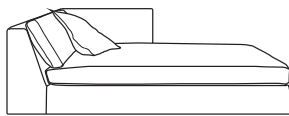

**DIMENSIONS**

H 750 - mm  
W 2205 - mm  
D 1000 - mm  
SH 420 - mm

large settee with armrest a complete item

**DIMENSIONS**

H 750 - mm  
W 2435 - mm  
D 1000 - mm  
SH 420 - mm

large settee with armrest b complete item

**DIMENSIONS**

H 750 - mm  
W 2485 - mm  
D 1000 - mm  
SH 420 - mm

large asymmetrical settee right complete item

**DIMENSIONS**

H 750 - mm  
W 2460 - mm  
D 1000 - mm  
SH 420 - mm

large asymmetrical settee left complete item

**DIMENSIONS**

H 750 - mm  
W 2460 - mm  
D 1000 - mm  
SH 420 - mm

lounge settee right with armrest a complete item

**DIMENSIONS**

H 750 - mm  
W 1515 - mm  
D 2050 - mm  
SH 420 - mm

lounge settee right with armrest b complete item

**DIMENSIONS**

H 750 - mm  
W 1525 - mm  
D 2050 - mm  
SH 420 - mm

lounge settee left with armrest a complete item

**DIMENSIONS**

H 750 - mm  
W 1515 - mm  
D 2050 - mm  
SH 420 - mm

lounge settee left with armrest b complete item