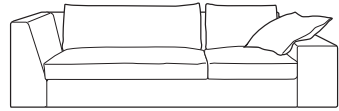

**DIMENSIONS**

H 750 - mm  
W 2205 - mm  
D 1000 - mm  
SH 420 - mm

large 1-armed settee left with armrest a complete item

**DIMENSIONS**

H 750 - mm  
W 2160 - mm  
D 1000 - mm  
SH 420 - mm

large 1-armed settee left with armrest b complete item

**DIMENSIONS**

H 750 - mm  
W 2205 - mm  
D 1000 - mm  
SH 420 - mm

large settee with armrest a complete item

**DIMENSIONS**

H 750 - mm  
W 2435 - mm  
D 1000 - mm  
SH 420 - mm

large settee with armrest b complete item

**DIMENSIONS**

H 750 - mm  
W 2485 - mm  
D 1000 - mm  
SH 420 - mm

large asymmetrical settee right complete item

**DIMENSIONS**

H 750 - mm  
W 2460 - mm  
D 1000 - mm  
SH 420 - mm

large asymmetrical settee left complete item