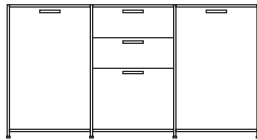

sideboard 2 doors + 3 drawers perle
lacquer

DIMENSIONS
H 861 - mm
W 1635 - mm
D 450 - mm