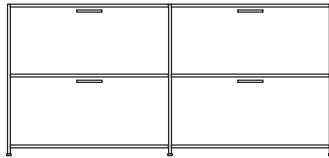

sideboard 2 drawers + 2 flap doors
argile lacquer

DIMENSIONS
H 789 - mm
W 1700 - mm
D 450 - mm