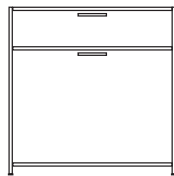

DIMENSIONS
H 556 - mm
W 492 - mm
D 360 - mm

bedside table 1 drawer right-hinged
door / lacquer - colour to order

DIMENSIONS
H 556 - mm
W 492 - mm
D 360 - mm

bedside table 1 drawer right-hinged
door / argile lacquer

DIMENSIONS
H 556 - mm
W 492 - mm
D 360 - mm

bedside table 1 drawer right-hinged
door / white lacquer

DIMENSIONS
H 556 - mm
W 492 - mm
D 360 - mm

bedside table 1 drawer right-hinged door / perle lacquer

DIMENSIONS
H 556 - mm
W 492 - mm
D 360 - mm

bedside table 1 drawer left-hinged door / lacquer - colour to order

DIMENSIONS
H 556 - mm
W 492 - mm
D 360 - mm

bedside table 1 drawer left-hinged door / argile lacquer

DIMENSIONS
H 556 - mm
W 492 - mm
D 360 - mm