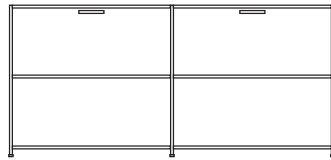

console table 1 drop flap white lacquer

DIMENSIONS

H 789 - mm
W 1080 - mm
D 450 - mm

console table 1 drop flap perle lacquer

DIMENSIONS

H 789 - mm
W 1080 - mm
D 450 - mm

glass shelf clear glass

DIMENSIONS