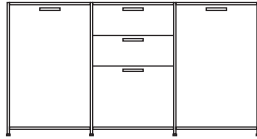

sideboard 2 doors + 3 drawers white
lacquer

DIMENSIONS
H 861 - mm
W 1635 - mm
D 450 - mm