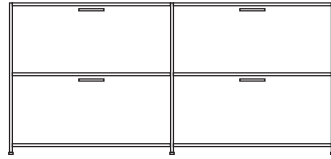

pair of glass shelves clear glass

DIMENSIONS

sideboard 2 drawers for suspended files + 2 flap doors lacquer - colour to order

DIMENSIONS

H 789 - mm
W 1700 - mm
D 450 - mm

sideboard 2 drawers for suspended files + 2 flap doors argile lacquer

DIMENSIONS

H 789 - mm
W 1700 - mm
D 450 - mm

sideboard 2 drawers for suspended files + 2 flap doors white lacquer

DIMENSIONS

H 789 - mm
W 1700 - mm
D 450 - mm

sideboard 2 drawers for suspended
files + 2 flap doors perle lacquer

DIMENSIONS

H 789 - mm
W 1700 - mm
D 450 - mm

pair of glass shelves clear glass

DIMENSIONS

sideboard 2 doors lacquer - colour to
order

DIMENSIONS

H 861 - mm
W 1080 - mm
D 450 - mm

sideboard 2 doors argile lacquer