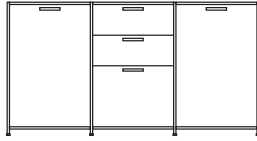

DIMENSIONS

H 789 - mm
W 1700 - mm
D 450 - mm

pair of glass shelves clear glass

DIMENSIONS

sideboard 2 doors lacquer - colour to
order

DIMENSIONS

H 861 - mm
W 1080 - mm
D 450 - mm

sideboard 2 doors argile lacquer

sideboard 2 doors + 3 drawers lacquer
- colour to order

DIMENSIONS

H 861 - mm
W 1635 - mm
D 450 - mm

sideboard 2 doors + 3 drawers argile
lacquer

DIMENSIONS
H 861 - mm
W 1635 - mm
D 450 - mm

sideboard 2 doors + 3 drawers white
lacquer