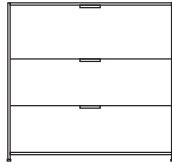

secrétaire 1 drop flap + 2 drawers (of which 1 for hanging files) lacquer - colour to order

DIMENSIONS
H 1100 - mm
W 1080 - mm
D 450 - mm