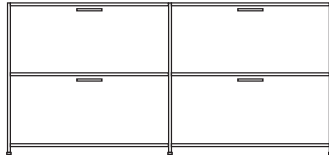

DIMENSIONS

tray console with drawer perle lacquer

DIMENSIONS

sideboard 2 drawers + 2 flap doors
lacquer - colour to order

DIMENSIONS
H 789 - mm
W 1700 - mm
D 450 - mm

sideboard 2 drawers + 2 flap doors
argile lacquer