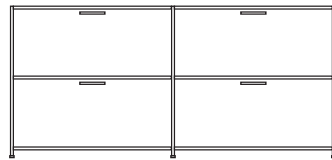

DIMENSIONS
H 789 - mm
W 1700 - mm
D 450 - mm

sideboard 2 drawers + 2 flap doors
white lacquer

DIMENSIONS
H 789 - mm
W 1700 - mm
D 450 - mm

sideboard 2 drawers + 2 flap doors
perle lacquer

DIMENSIONS
H 789 - mm
W 1700 - mm
D 450 - mm

pair of glass shelves clear glass

DIMENSIONS

sideboard 2 drawers for suspended files + 2 flap doors lacquer - colour to order

DIMENSIONS

H 789 - mm
W 1700 - mm
D 450 - mm

sideboard 2 drawers for suspended files + 2 flap doors argile lacquer