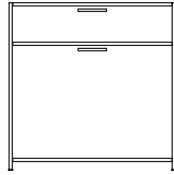

bedside table 1 drawer left-hinged door
/ perle lacquer

DIMENSIONS
H 556 - mm
W 492 - mm
D 360 - mm