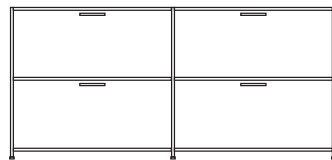

pair of glass shelves clear glass

DIMENSIONS

sideboard 2 drawers for suspended files + 2 flap doors lacquer - colour to order

DIMENSIONS

H 789 - mm
W 1700 - mm
D 450 - mm

sideboard 2 drawers for suspended files + 2 flap doors argile lacquer

DIMENSIONS

H 789 - mm
W 1700 - mm
D 450 - mm

pair of glass shelves clear glass

DIMENSIONS

sideboard 2 doors lacquer - colour to
order

DIMENSIONS

H 861 - mm
W 1080 - mm
D 450 - mm

sideboard 2 doors argile lacquer