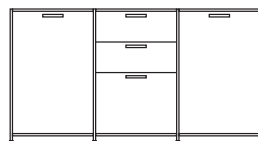

DIMENSIONS

H 789 - mm
W 1700 - mm
D 450 - mm

pair of glass shelves clear glass

DIMENSIONS

sideboard 2 doors lacquer - colour to
order

DIMENSIONS

H 861 - mm
W 1080 - mm
D 450 - mm

sideboard 2 doors argile lacquer

DIMENSIONS

H 861 - mm
W 1080 - mm
D 450 - mm

sideboard 2 doors white lacquer

DIMENSIONS

H 861 - mm
W 1080 - mm
D 450 - mm

sideboard 2 doors perle lacquer

DIMENSIONS

H 861 - mm
W 1080 - mm
D 450 - mm

sideboard 2 doors + 3 drawers lacquer
- colour to order

DIMENSIONS

H 861 - mm
W 1635 - mm
D 450 - mm

sideboard 2 doors + 3 drawers argile
lacquer

DIMENSIONS
H 861 - mm
W 1635 - mm
D 450 - mm

sideboard 2 doors + 3 drawers white
lacquer