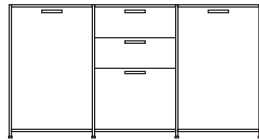

sideboard 2 doors + 3 drawers perle
lacquer

DIMENSIONS
H 861 - mm
W 1635 - mm
D 450 - mm