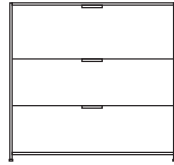

secretaire 1 drop flap + 2 drawers (of which 1 for hanging files) lacquer - colour to order