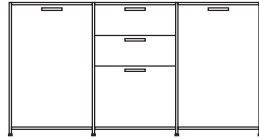

sideboard 2 doors + 3 drawers white
lacquer

DIMENSIONS
H 861 - mm
W 1635 - mm
D 450 - mm