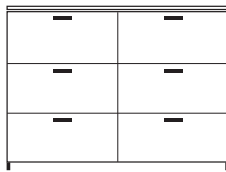

DIMENSIONS

H 942 - mm
W 900 - mm
D 440 - mm

sideboard unit 3 drawers c 3 / chest
lacquers price a / top ceramic
stoneware

DIMENSIONS

H 942 - mm
W 900 - mm
D 440 - mm

sideboard unit 3 drawers c 3 / chest
lacquers price a / top lacquers

DIMENSIONS

H 942 - mm
W 900 - mm
D 440 - mm

sideboard unit 6 drawers c 23 / chest
lacquers price b / top wood

DIMENSIONS
H 942 - mm
W 1384 - mm
D 440 - mm

sideboard unit 6 drawers c 23 / chest
lacquers price b / top ceramic
stoneware

DIMENSIONS
H 942 - mm
W 1384 - mm
D 440 - mm

sideboard unit 6 drawers c 23 / chest
lacquers price b / top lacquers

DIMENSIONS
H 942 - mm
W 1384 - mm
D 440 - mm

sideboard unit 6 drawers c 23 / chest
lacquers price a / top wood