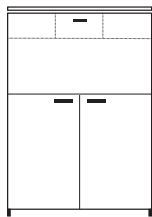

DIMENSIONS
H 1228 - mm
W 900 - mm
D 440 - mm

cupboard with 2 doors + 1 drawer c 14
chest lacquers price a / top ceramic
stoneware

DIMENSIONS
H 1228 - mm
W 900 - mm
D 440 - mm

cupboard with 2 doors + 1 drawer c 14
chest lacquers price a / top lacquers

DIMENSIONS
H 1228 - mm
W 900 - mm
D 440 - mm

secretaire c 40 chest lacquers price b /
top wood

DIMENSIONS
H 1228 - mm
W 900 - mm
D 450 - mm

secretaire c 40 chest lacquers price b /
top lacquers

DIMENSIONS
H 1228 - mm
W 900 - mm
D 450 - mm

secretaire c 40 chest lacquers price a /
top wood

DIMENSIONS
H 1228 - mm
W 900 - mm
D 450 - mm

secretaire c 40 chest lacquers price a /
top lacquers

DIMENSIONS
H 1228 - mm
W 900 - mm
D 450 - mm

cupboard with 4 wood doors c 45 chest
lacquers price b / top wood

DIMENSIONS
H 1228 - mm
W 1200 - mm
D 440 - mm

cupboard with 4 wood doors c 45 chest
lacquers price b / top ceramic
stoneware

DIMENSIONS
H 1228 - mm
W 1200 - mm
D 440 - mm

cupboard with 4 wood doors c 45 chest
lacquers price b / top lacquers