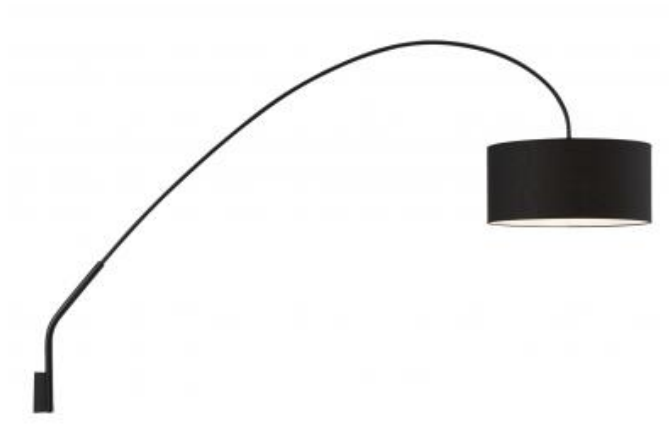

# NIGHT

**Design by**  
Pascal Mourgue

**Description**

Structure and base in black lacquered steel; black chintz shade mounted on a ball joint; black cable; foot dimmer located 185 cm from the head of the cable. The dimensions indicated above relate to the maximum overall dimensions. Supplied with 1 x 105 W E 27 standard bulb (classic A).

## WALL LIGHT SMALL BLACK

**DIMENSIONS**  
W 400 mm - D 1490 mm -

### Other sizes

wall light small black

**DIMENSIONS**  
W 400 - mm  
D 1490 - mm