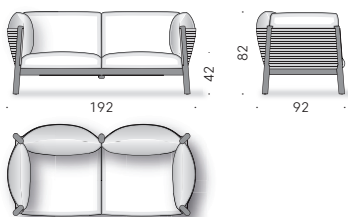

Yak Outdoor LucidiPevere 2019

Armchair and straight sofa

Materials:

FRAME: frame in black powder-coated stainless steel with elastic straps for outdoor use. Legs and bands in natural Teak, oil-finished.

EXTERNAL BODY: Woven polypropylene yarn.

PADDING: seat cushions, backrest and armrest in polyester fibre with polyurethane foam structure covered with waterproof polyester cloth. Double-sided seat cushions: one side is soft, the other firmer.

EXTERNAL COVER: removable cover in outdoor fabric - i.e. for external use.

PROTECTIVE COVER (optional): cover in polyester.

+info:
<http://www.depadova.com/materials.pdf>