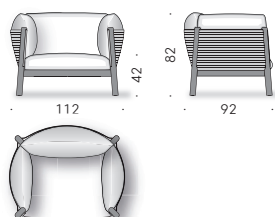

Yak Outdoor LucidiPevere 2019

Armchair and straight sofa

Materials:

FRAME: frame in black powder-coated stainless steel with elastic straps for outdoor use. Legs and bands in natural Teak, oil-finished.

EXTERNAL BODY: Woven polypropylene yarn.

PADDING: seat cushions, backrest and armrest in polyester fibre with polyurethane foam structure covered with waterproof polyester cloth. Double-sided seat cushions: one side is soft, the other firmer.

EXTERNAL COVER: removable cover in outdoor fabric - i.e. for external use.

PROTECTIVE COVER (optional): cover in polyester.

+info:
<http://www.depadova.com/materials.pdf>