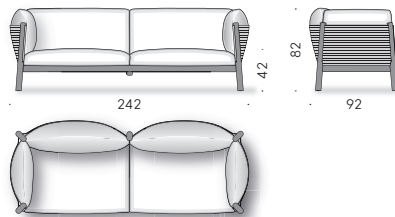

Yak Outdoor LucidiPevere 2019

Armchair and straight sofa

Materials:

FRAME: frame in black powder-coated stainless steel with elastic straps for outdoor use. Legs and bands in natural Teak, oil-finished.

EXTERNAL BODY: Woven polypropylene yarn.

PADDING: seat cushions, backrest and armrest in polyester fibre with polyurethane foam structure covered with waterproof polyester cloth. Double-sided seat cushions: one side is soft, the other firmer.

EXTERNAL COVER: removable cover in outdoor fabric - i.e. for external use.

PROTECTIVE COVER (optional): cover in polyester.

+info:
<http://www.depadova.com/materials.pdf>