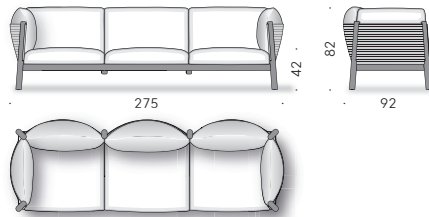

Yak Outdoor LucidiPevere 2019

Armchair and straight sofa

Materials:

FRAME: frame in black powder-coated stainless steel with elastic straps for outdoor use. Legs and bands in natural Teak, oil-finished.

EXTERNAL BODY: Woven polypropylene yarn.

PADDING: seat cushions, backrest and armrest in polyester fibre with polyurethane foam structure covered with waterproof polyester cloth. Double-sided seat cushions: one side is soft, the other firmer.

EXTERNAL COVER: removable cover in outdoor fabric - i.e. for external use.

PROTECTIVE COVER (optional): cover in polyester.

+info:
<http://www.depadova.com/materials.pdf>