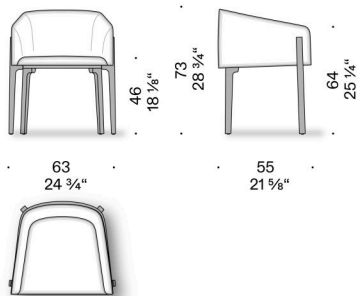

UPHOLSTERED CHAIR

Materials

Frame
steel with elastic straps.

Legs
solid bleached aniline-dyed ash wood or Canaletto walnut or black coloured, finished with transparent coating.

Padding
polyurethane foam and polyester wadding covered with light polyester velvet. For the FR (Fire Resistant) versions on request, the filling materials comply with the current regulations.

Cover
removable cover in fabric or non-removable in leather or velvet.