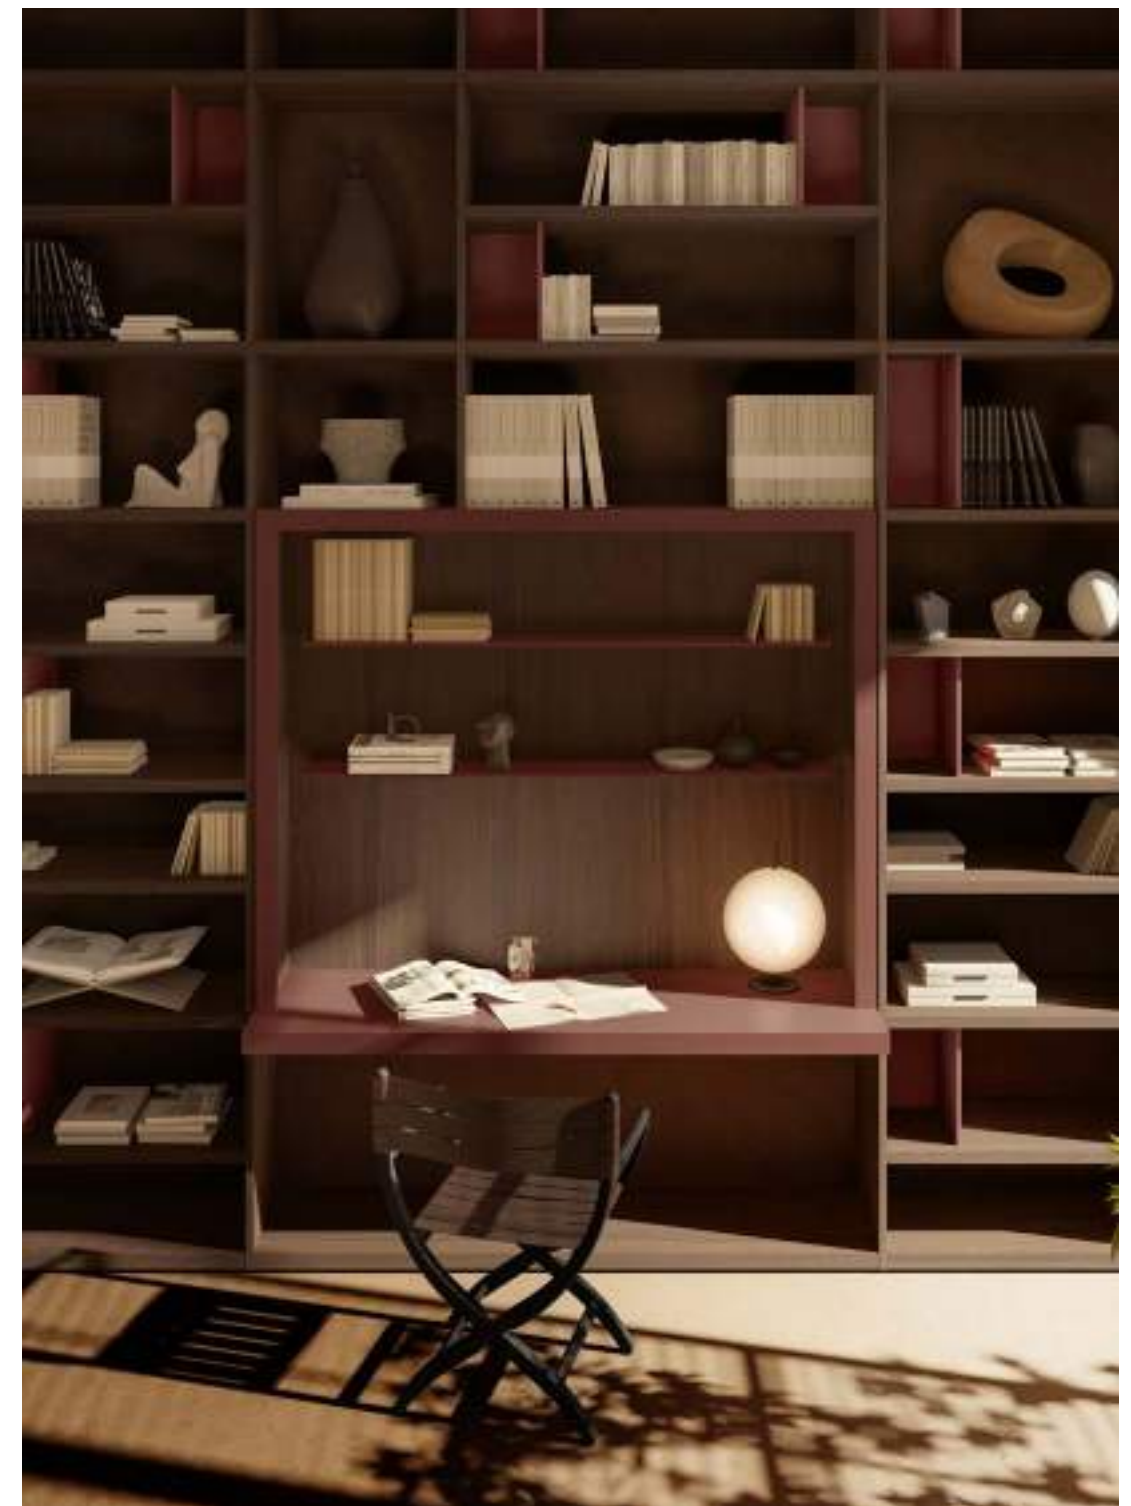

BOFFI
ANTIBES SYSTEM *shelving system*, Piero Lissoni + CRS Boffi.

DE PADOVA
ALMAYER *chair*, Paolo Rizzatto.
ELEMENTI *table lamp*, Elisa Ossino.