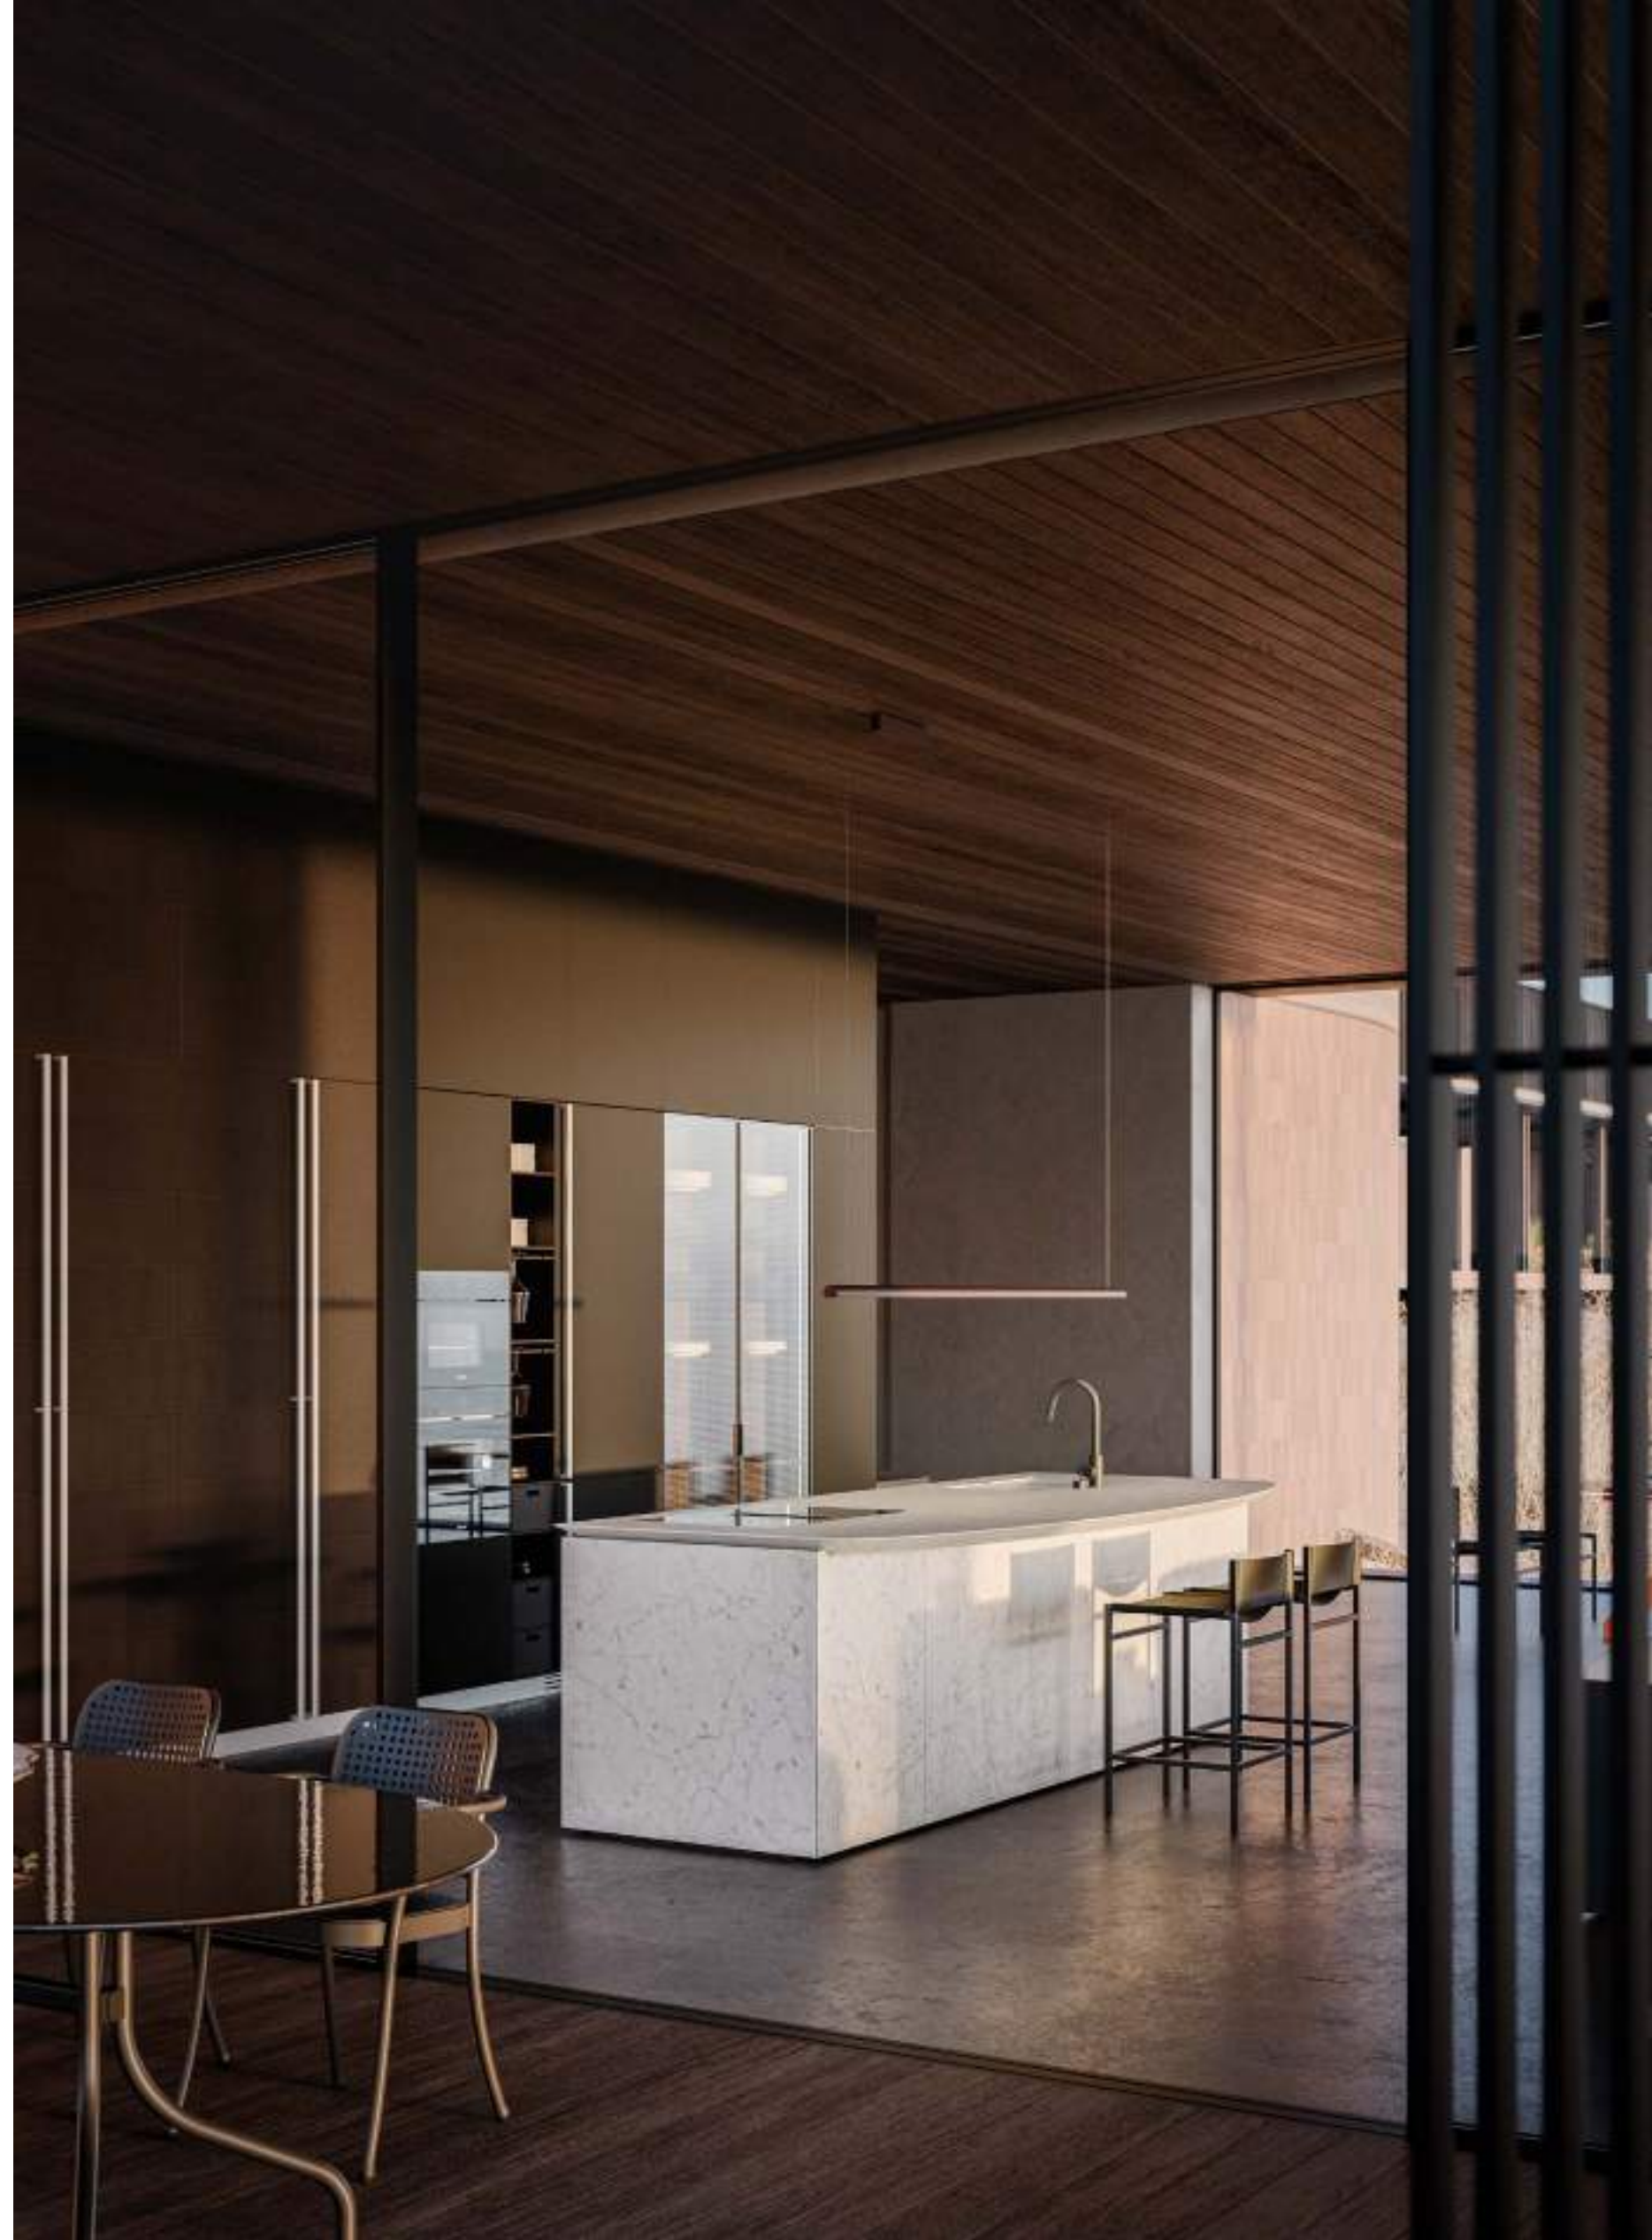

BOFFI
K14 *kitchen*, Norbert Wengen.
HIDE PRO *tall units*, Piero Lissoni + CRS Boffi.
QUADRO *display tall units*, CRS Boffi.
PIPE *tap*, Marcel Wanders - Boffi Fantini Aboutwater.

DE PADOVA
REA *stools*, Paolo Tilche.
CUT BACK LINEAR *pendant lamp*, David Lopez Quincoces