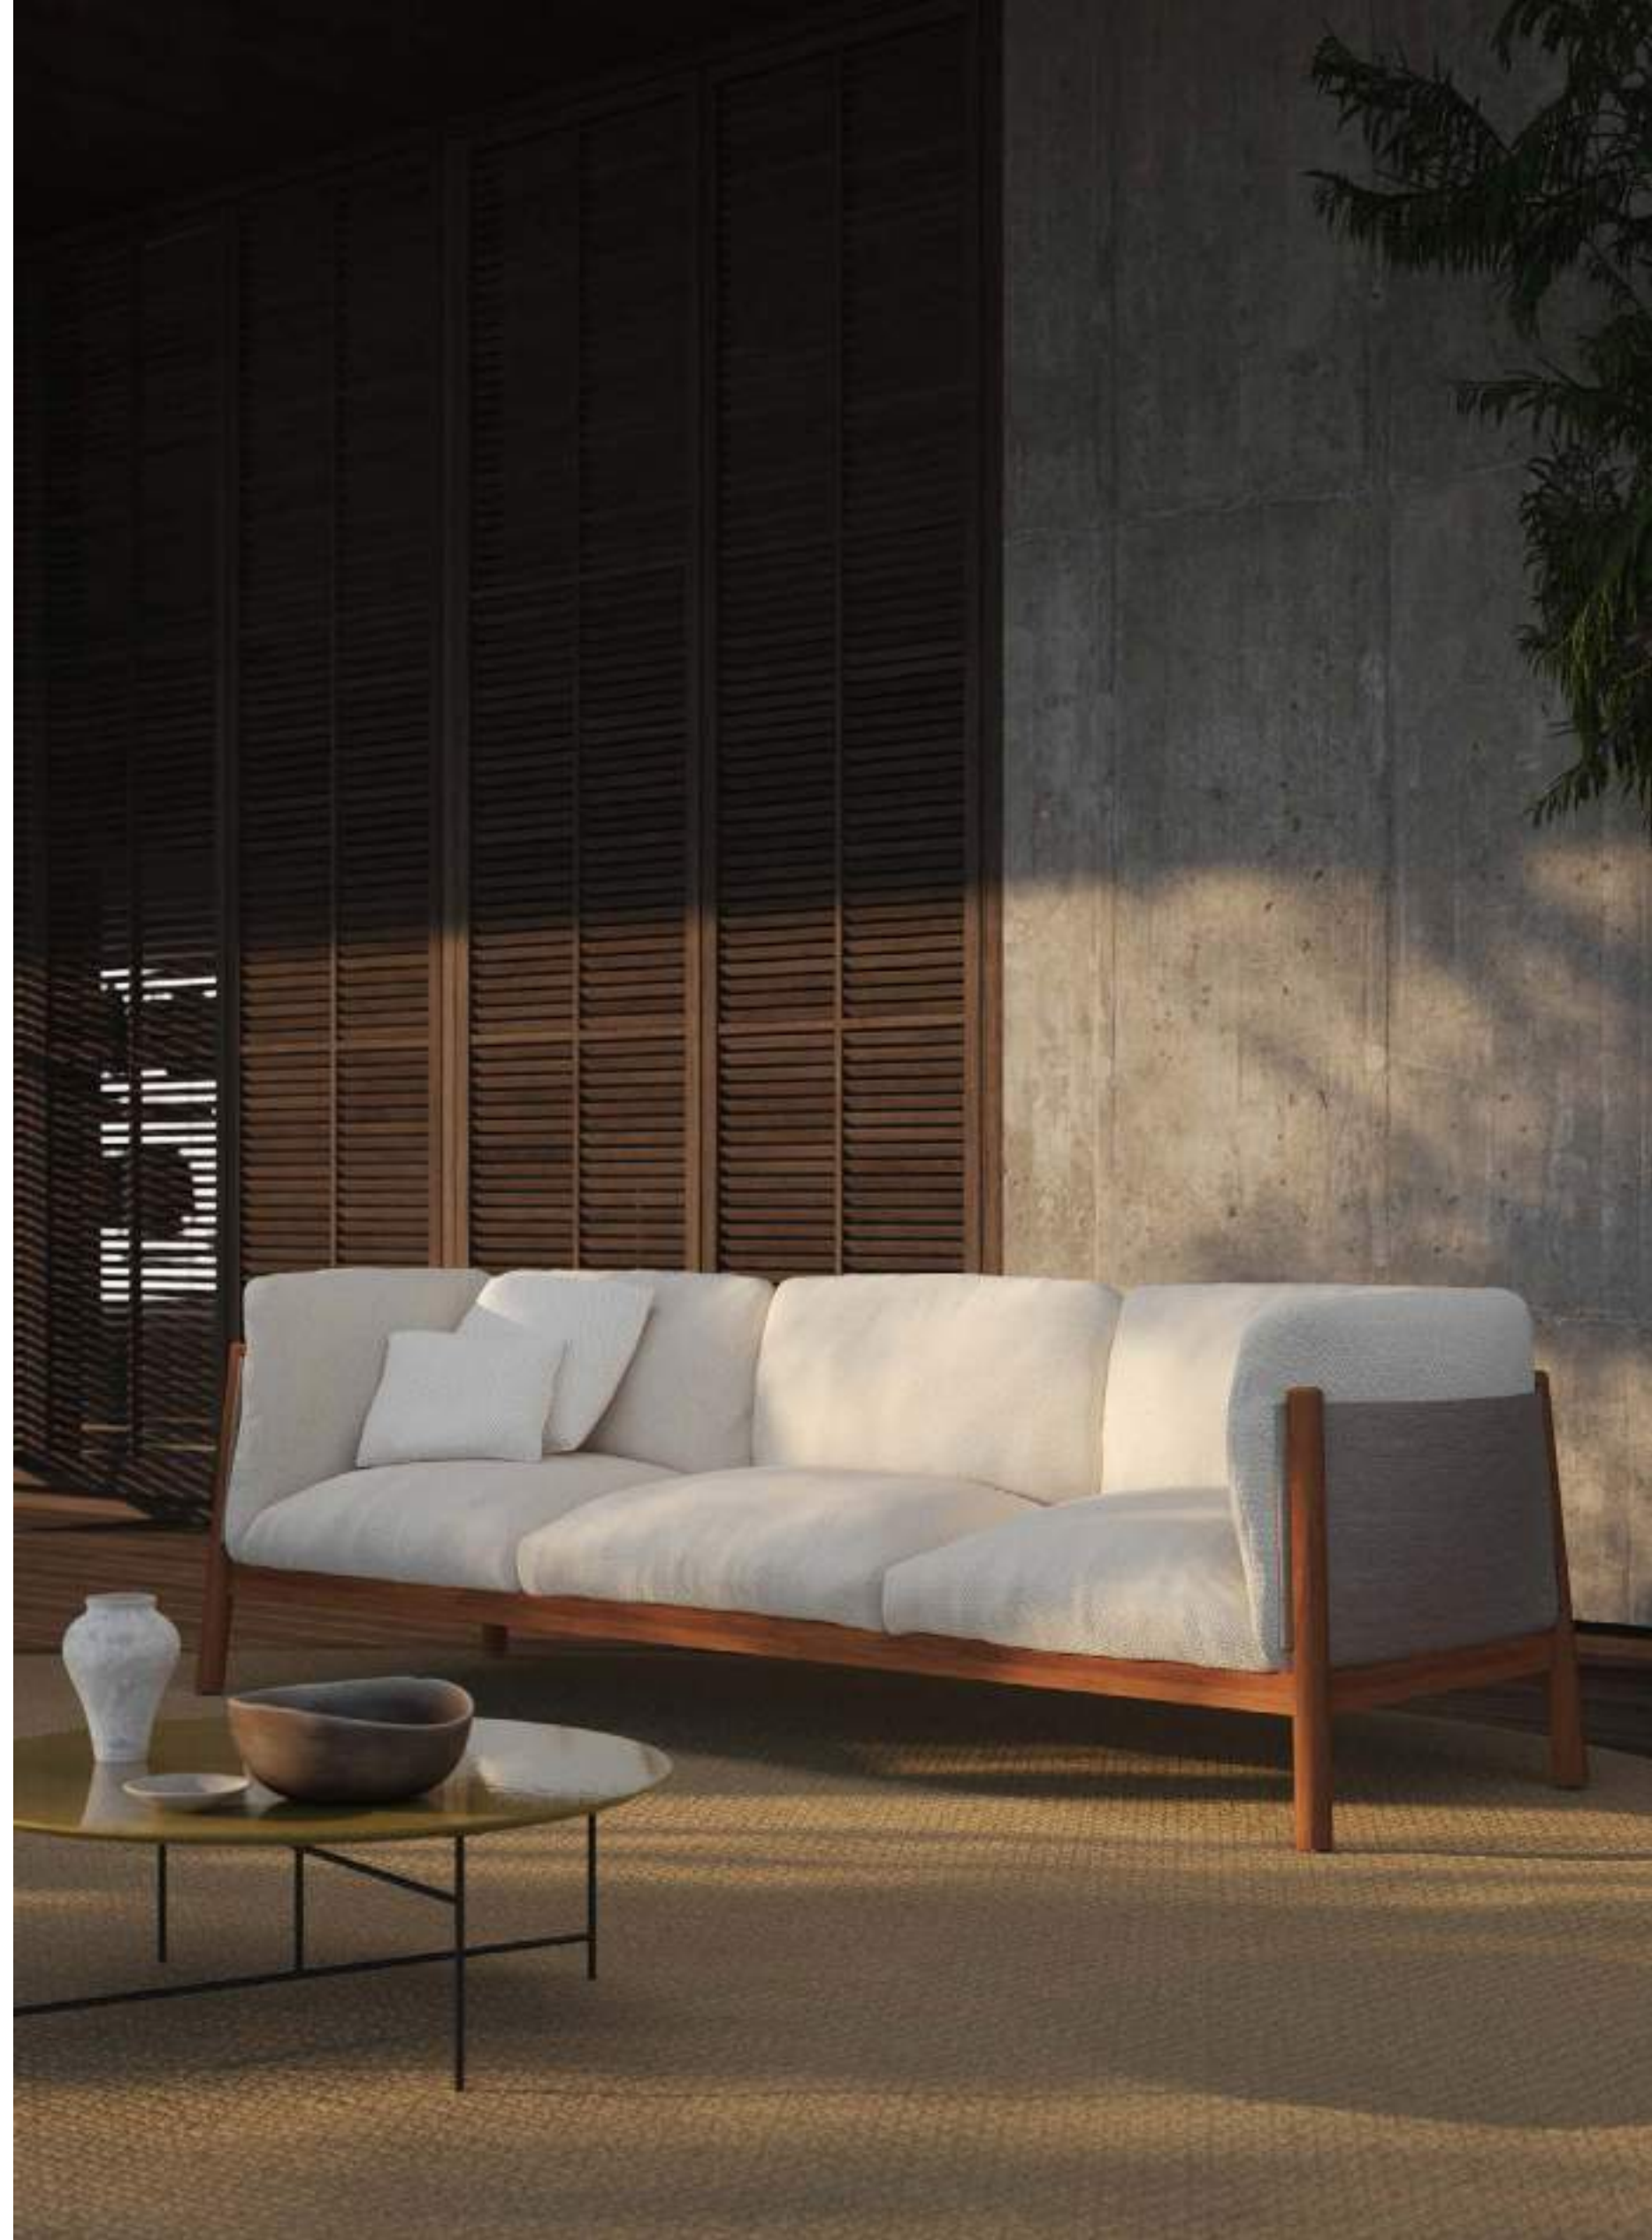

DE PADOVA
YAK OUTDOOR sofa, LucidiPevere.
SEN OUTDOOR low table, Kensaku Oshiro.
AGADES rug.