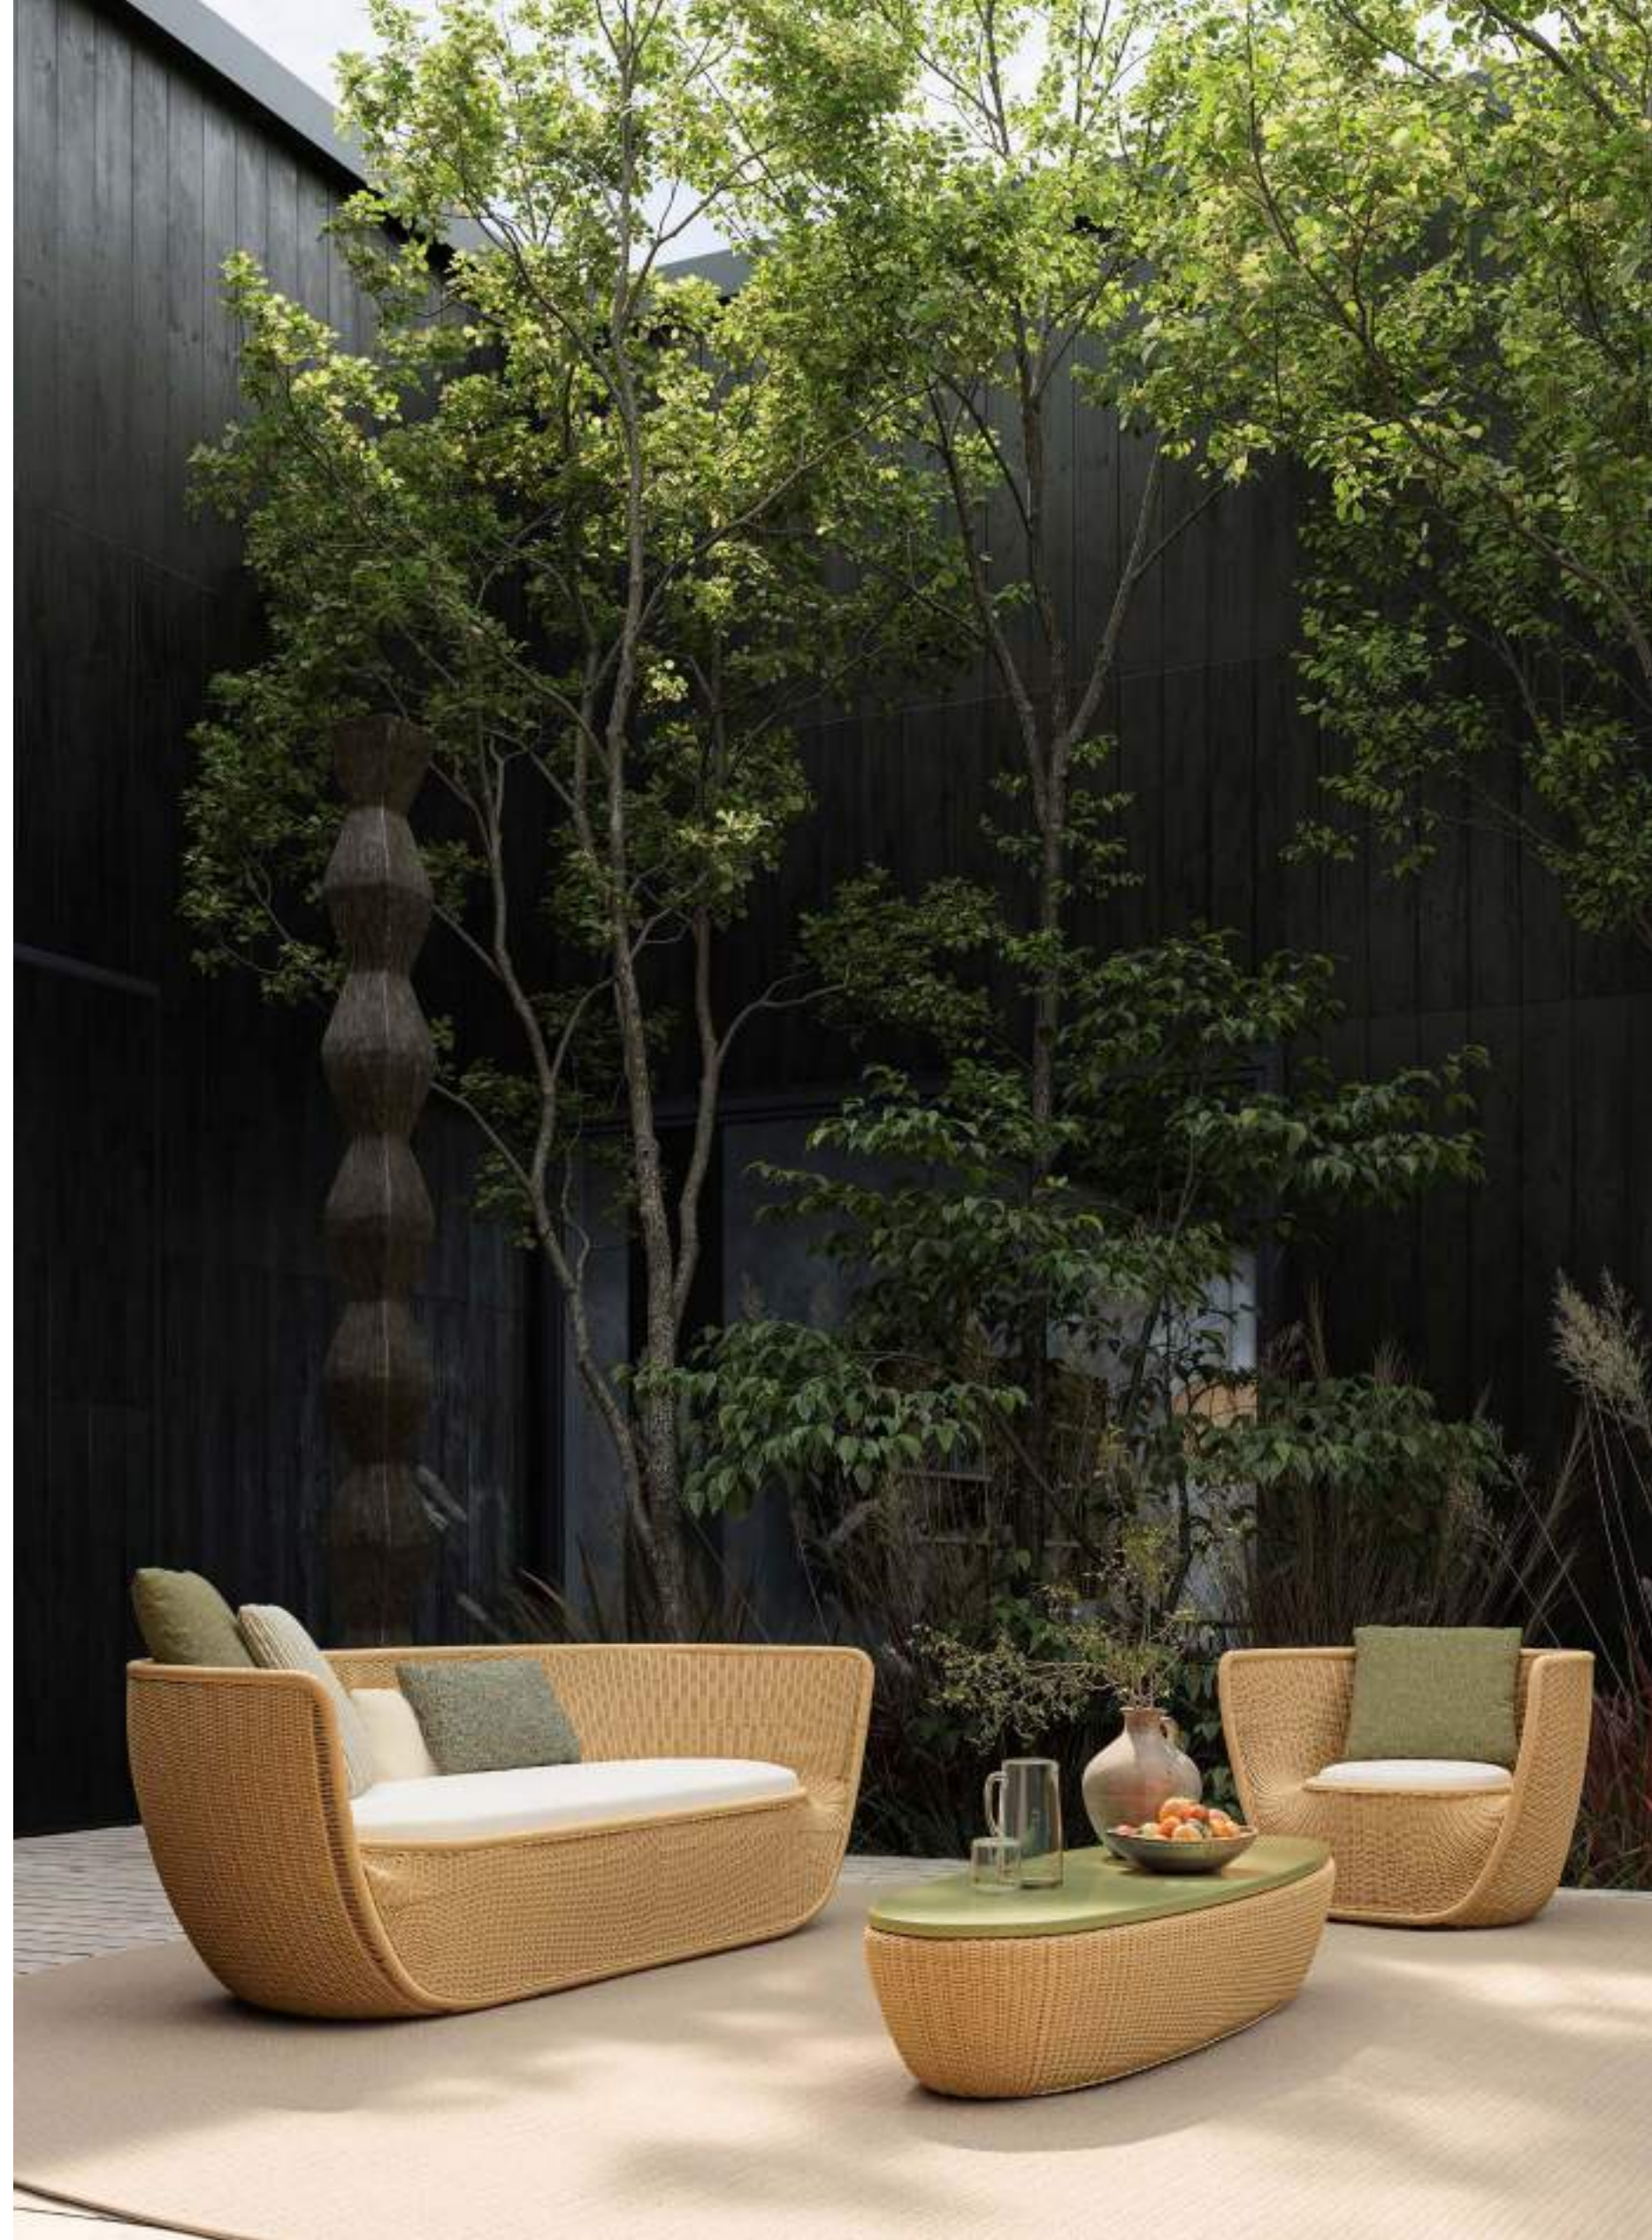

DE PADOVA
AFTERNOONS sofa, armchair and low table, Omi Tahara.
AGADES rug.