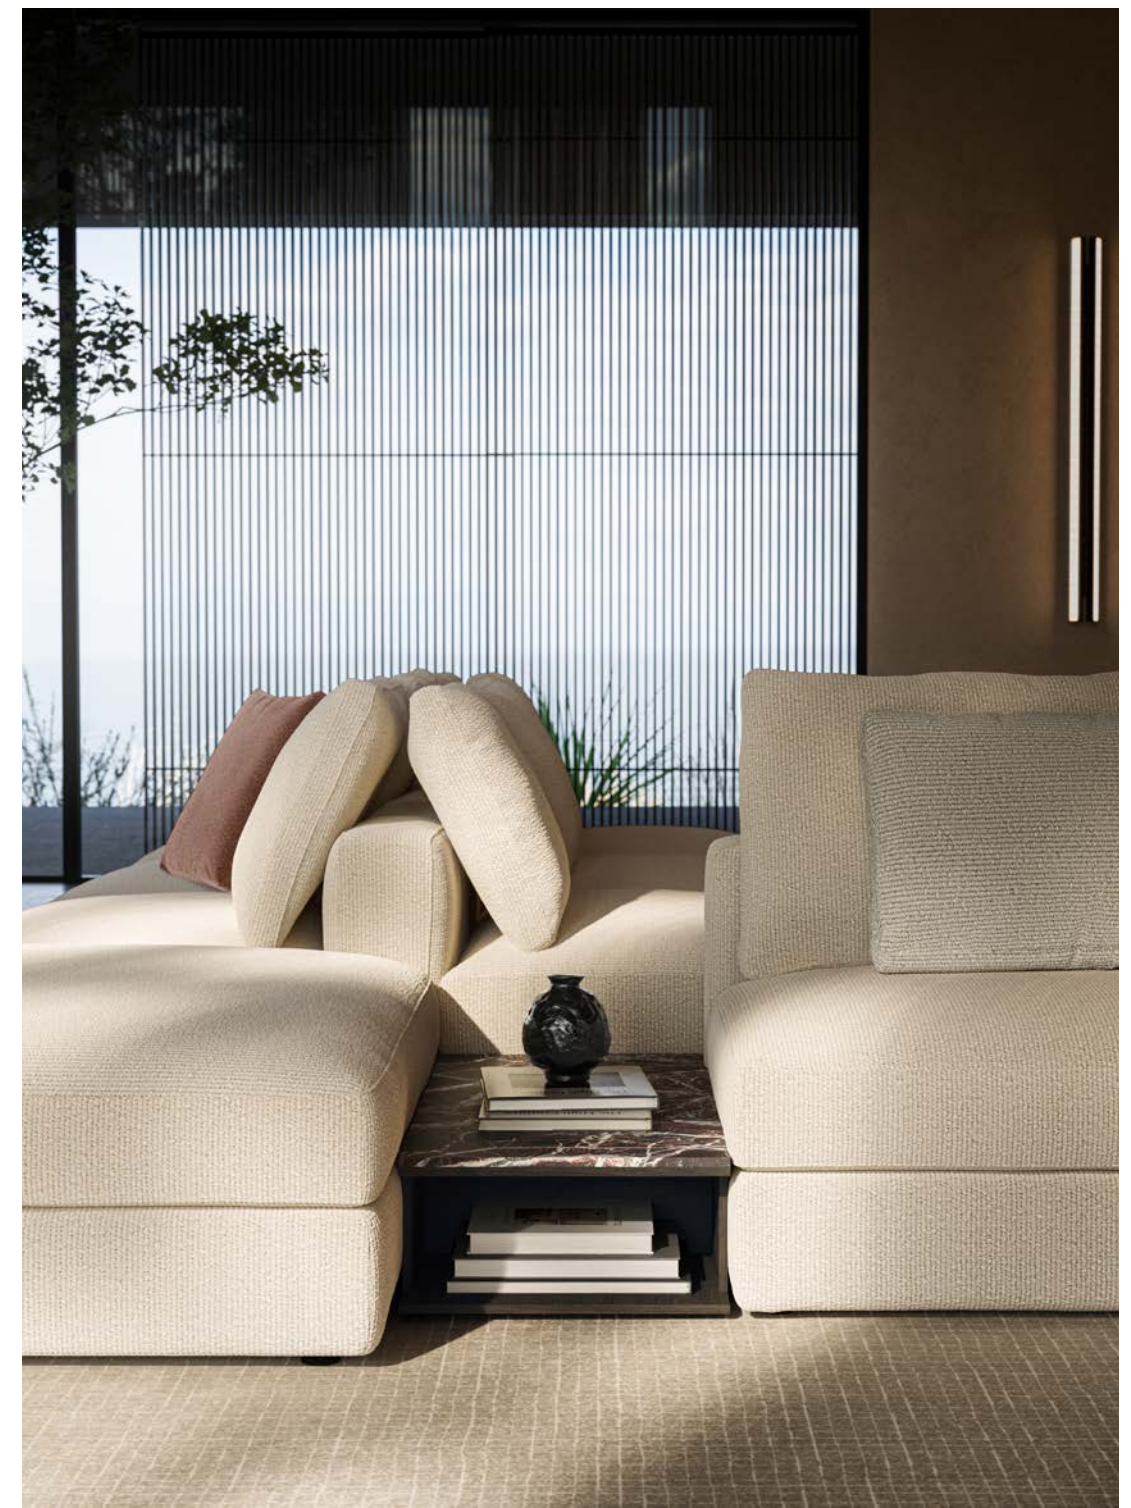

ADL
FOREST partitioning systems.

DE PADOVA
MOSAÏQUE TWO sofas, poufs and units, Piero Lissoni.
BOMBORI pendant lamps, Time & Style edition.
CUT BACK wall lamps, David Lopez Quincoces.
TRIBECA rug.