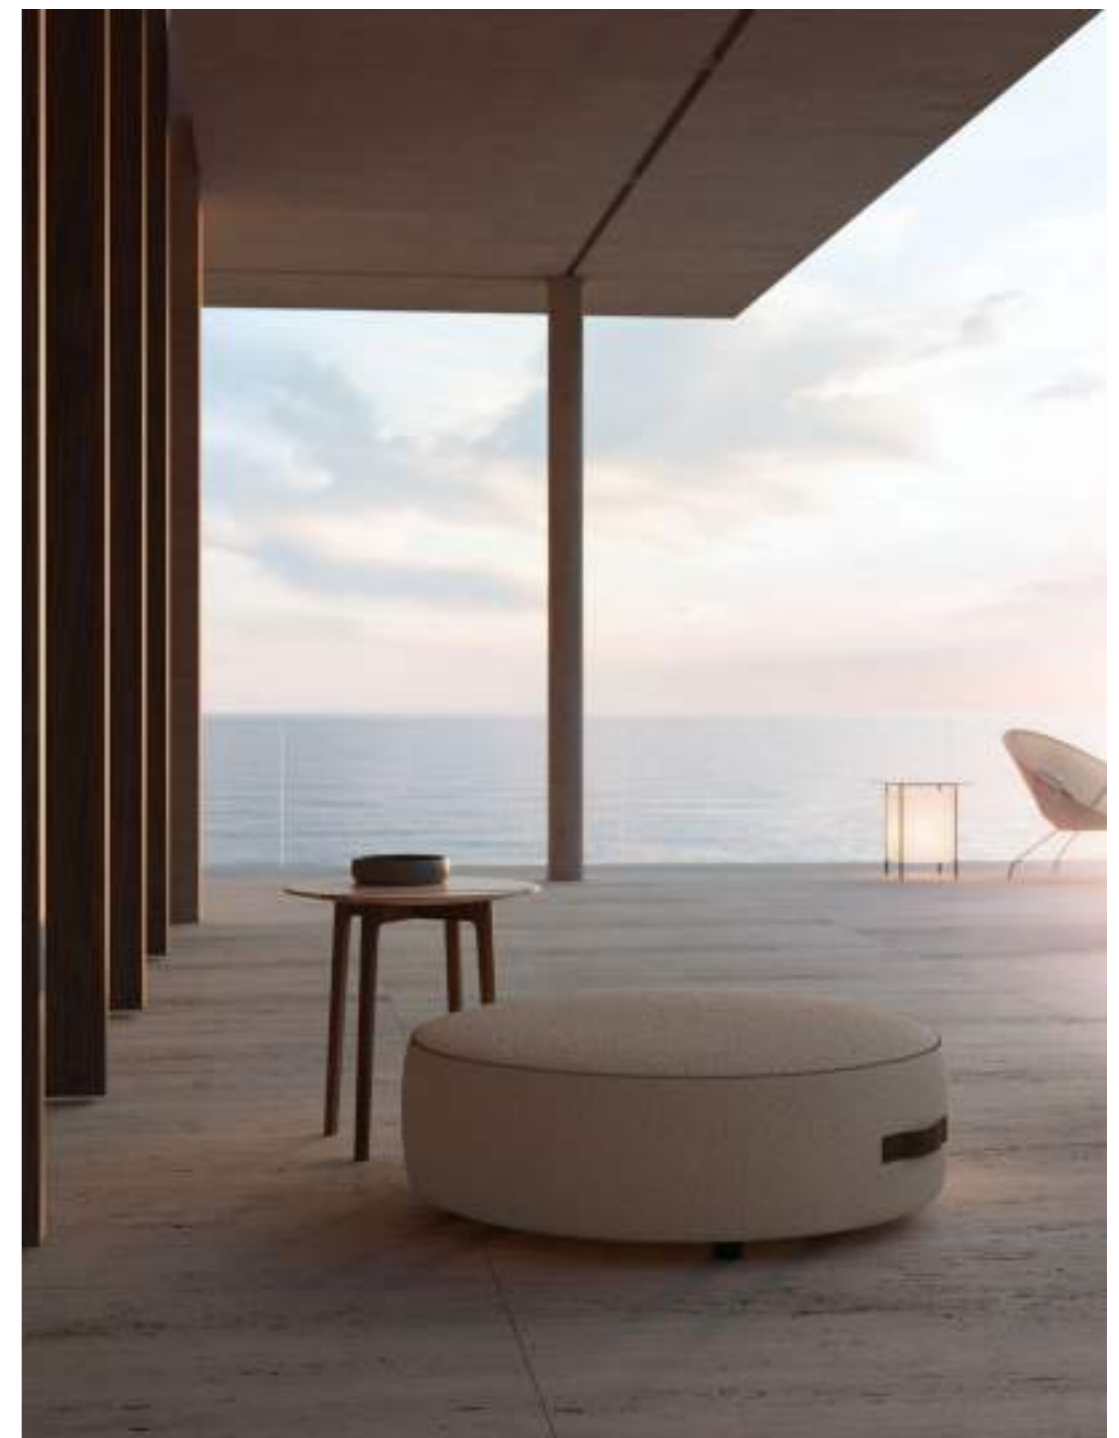

DE PADOVA
T.54 OUTDOOR *armchairs*, Fratelli Monti, Archivio Storico Bonacina 1889.
EVERYDAY LIFE POUF OUTDOOR *pouf*, Paul Smith.
EVERYDAY LIFE SIDE TABLE OUTDOOR *low table*, Paul Smith.
SEN OUTDOOR *low table*, Kensaku Oshiro.