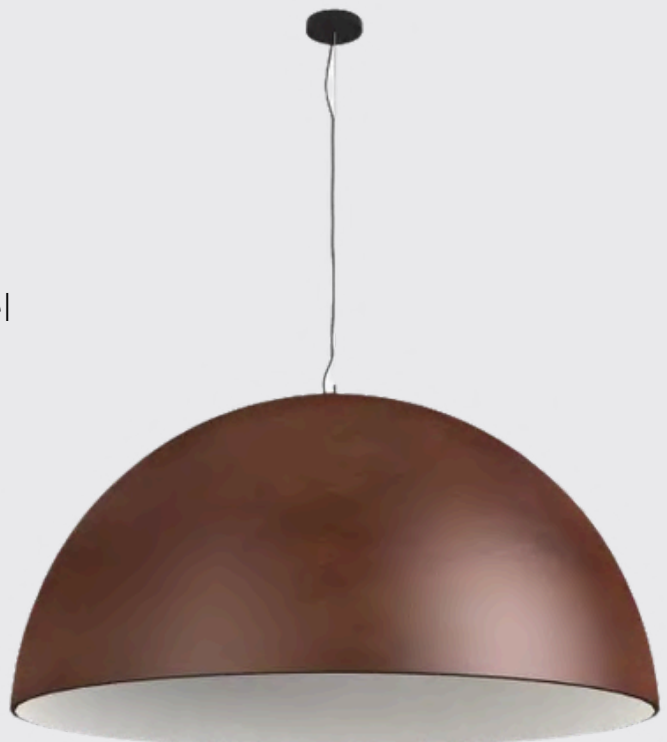

Details:

Diameter 800 mm

Height 400 mm

PRICE:

~~2.070,00 €~~

1.550,00 €