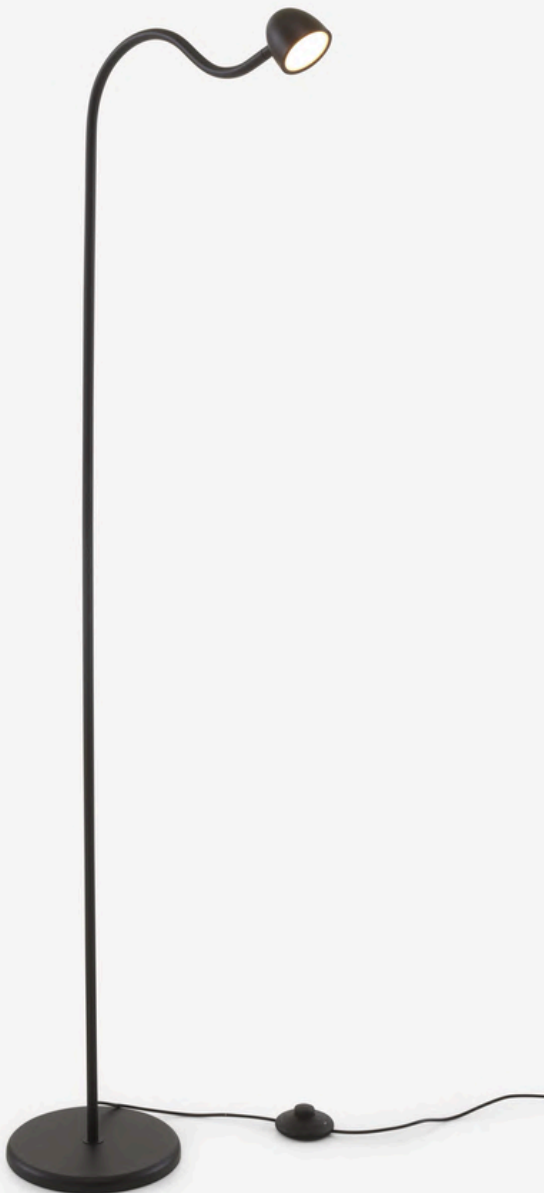

DESIGNER

ANTONIO SIRONI

Half-spherical shade in repoussé steel rust-effect lacquered; the interior is white lacquered.

Details:

Diameter 800 mm

Height 400 mm

PRICE:

~~2.070,00 €~~

High

Height 400 mm
Diameter 450 mm
Weight 7 kg

PRICE: ~~1.045,00 €~~
780,00 €

Low

Height 327 mm
Diameter 850 mm
Weight 12 kg

PRICE: ~~1.000,00 €~~
750,00 €

LASH

READING LAMP

DESIGNER

ANDREAS KOWALEWSKI

Details:

Height 1,260 mm

Width 480 mm

Depth 200 mm

Weight 4.8 kg

Epoxy satin black lacquer

PRICE: ~~480,00€~~
335,00€

DESIGNER
ERIC JOURDAN

ALANDO

SIDEBOARD

3 flap doors
Tubular metal structure
Dark walnut

Details:

Height 751 mm

Width 2300 mm