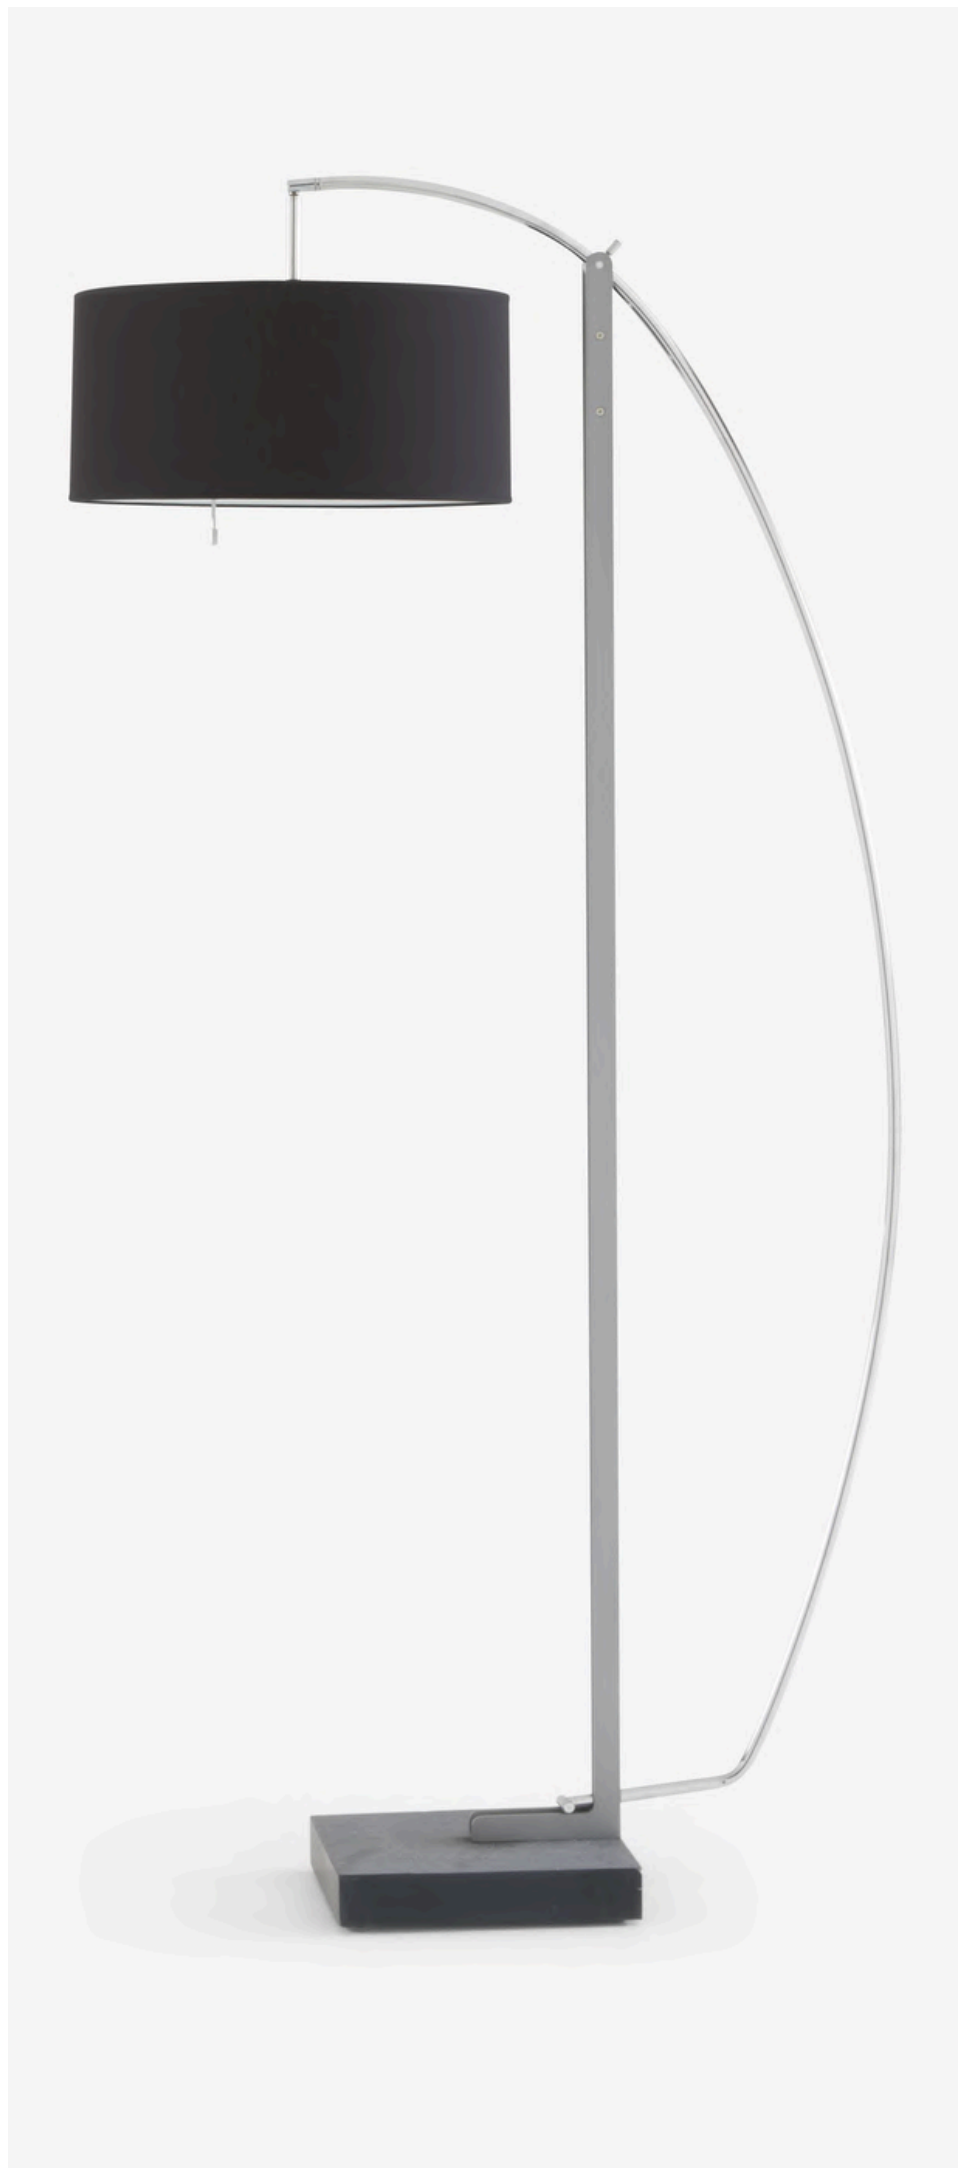

DESIGNER
JACQUES DUCRU

PRICE: ~~510,00 €~~
330,00 €

Details:

Height 1,920 mm

Width 1,475 mm

Depth 310 mm

Weight 39 kg

Black lacquered steel
Circular mirror (Ø 115 cm)
Hanging rail Trinket bowl in a
brushed-effect brass finish.

FLOOR LAMP

DESIGNER

THIBAUT DESOMBRE

Details:

Height 2,000 mm

Width 400 mm

Depth 1,770 mm

Counterbalance-controlled arm

Tubular steel with base in grey-coloured Pietra Serena sandstone.

External shade (Ø 40 cm - H 19 cm) in black cotton with white interior (non opaque).

Supplied with 1 x E 27 12W LED globe bulb Ø 95 mm - 3000K (warm white).

PRICE:

~~1.915,00 €~~

1.430,00 €

ANDA

SWIVELLING ARMCHAIR LOW BACK

DESIGNER
PIERRE PAULIN

Details:

Height 790 mm
Width 870 mm
Depth 770 mm
Seat height 470 mm
Seat 1 place
Weight 31 kg