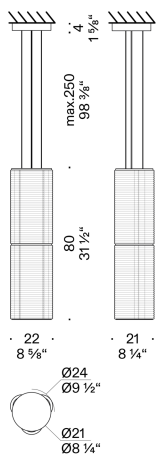

Design:
ELISA OSSINO
2026