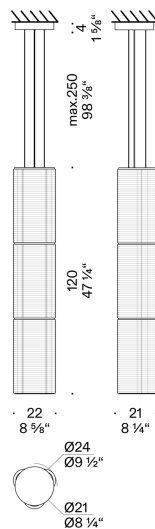

Design:
ELISA OSSINO
2026