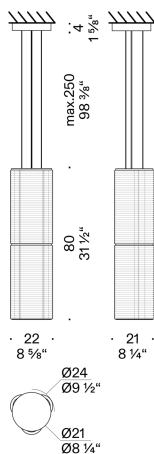

Design:
ELISA OSSINO
2026