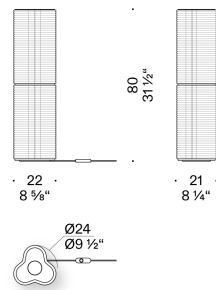

Design:
ELISA OSSINO
2026