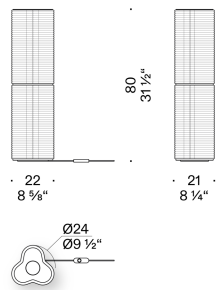

Design:
ELISA OSSINO
2026