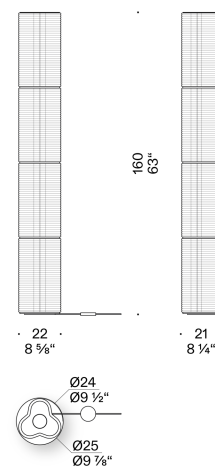

Design:
ELISA OSSINO
2026