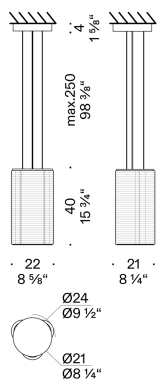

Design:
ELISA OSSINO
2026