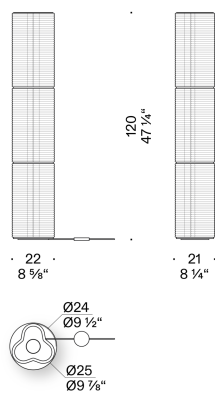

Design:
ELISA OSSINO
2026