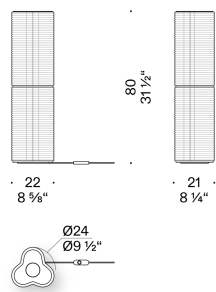

Design:
ELISA OSSINO
2026