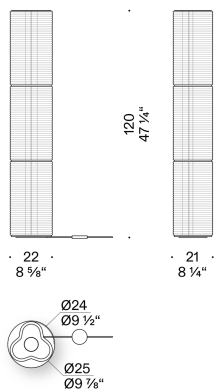

Design:
ELISA OSSINO
2026