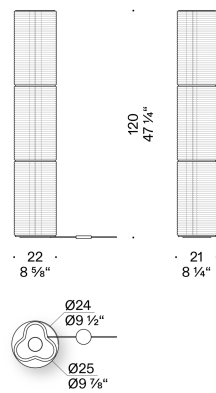

Design:
ELISA OSSINO
2026