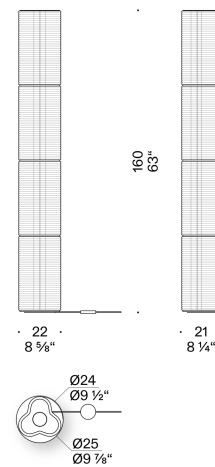

Design:
ELISA OSSINO
2026