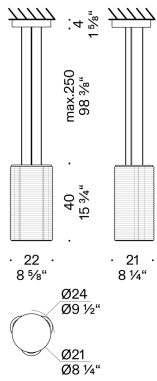

Design:
ELISA OSSINO
2026