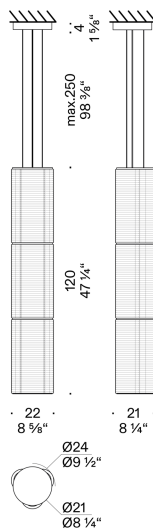

Design:
ELISA OSSINO
2026