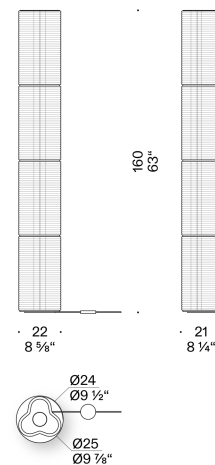

Design:
ELISA OSSINO
2026