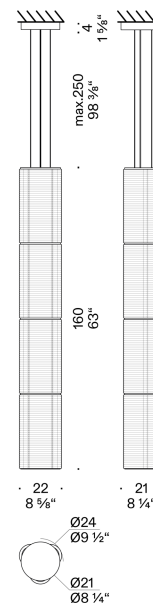

Design:
ELISA OSSINO
2026