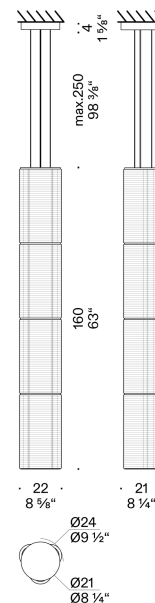

Design:
ELISA OSSINO
2026