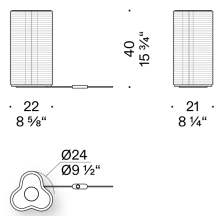

Design:
ELISA OSSINO
2026