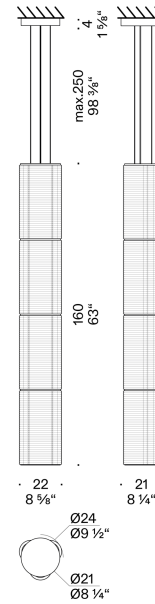

Design:
ELISA OSSINO
2026