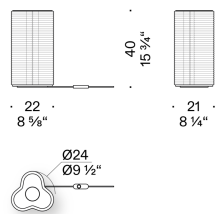

Design:
ELISA OSSINO
2026