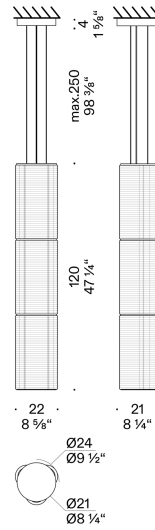

Design:
ELISA OSSINO
2026