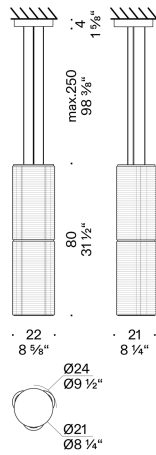

Design:
ELISA OSSINO
2026