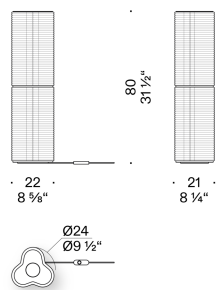

Design:
ELISA OSSINO
2026