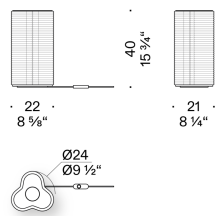

Design:
ELISA OSSINO
2026