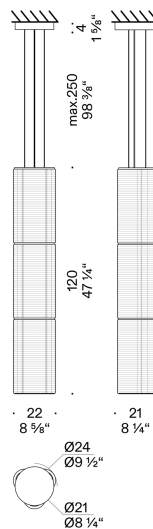

Design:
ELISA OSSINO
2026