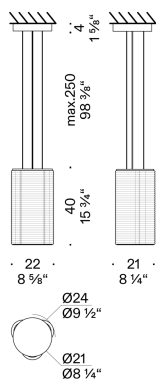

Design:
ELISA OSSINO
2026