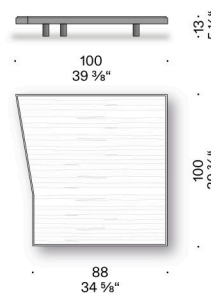

Marble top

marble treated with water repellent products or finished with matt polyester.