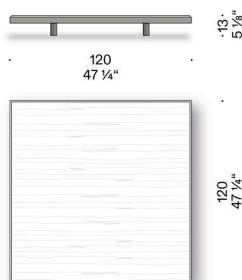

Marble top

marble treated with water repellent products or finished with matt polyester.