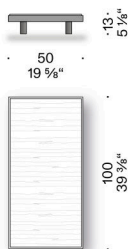

Marble top

marble treated with water repellent products or finished with matt polyester.