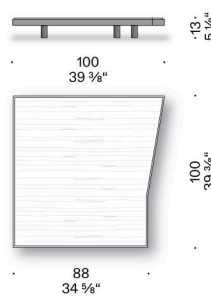

Marble top

marble treated with water repellent products or finished with matt polyester.