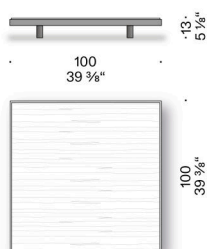

Marble top

marble treated with water repellent products or finished with matt polyester.